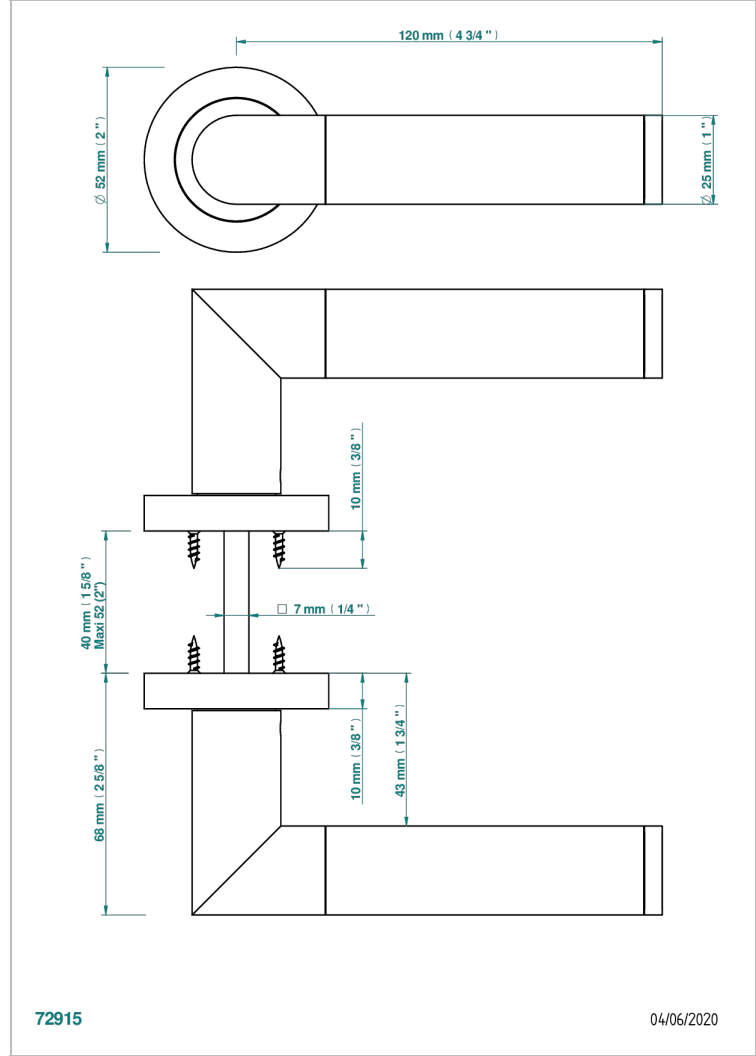

# COLLECTION PARIS

B8A-DHCRS1

Pair of door handles - Paris, Portoro marble

THG<sup>®</sup>  
PARIS