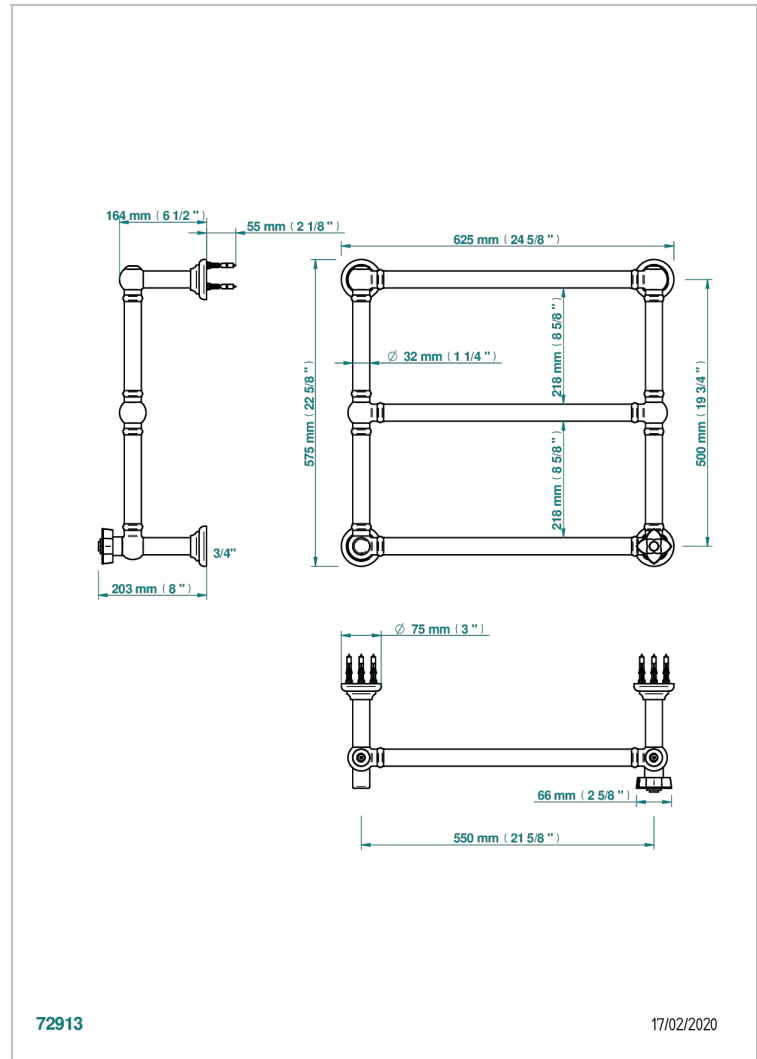

PETALE DE CRISTAL - CLEAR CRYSTAL FINE GOLD THREAD

U6E-TWT3H1

Traditional towel warmer, 3 rails, 625 mm x 575 mm, hydronic with 1 stylised handle

72913

17/02/2020

CHARACTERISTIC

- Pétale de Cristal - Clear crystal fine gold thread
- Traditional towel warmer, 3 rails, 625 mm x 575 mm, hydronic with 1 stylised handle

TECHNICAL SPECS

- Pression : 0,5 bars < P < 3 bars (recommandée)
- Pressure : 7.25 psi < P < 43.5 psi (advised)
- Température eau maximale conseillée : 60°C
- Maximum water temperature advised: 140°F
- Hauteur minimale au sol (maximum height from the ground) : 60 cm (24")
- Puissance / Power : 64W à Delta T 30