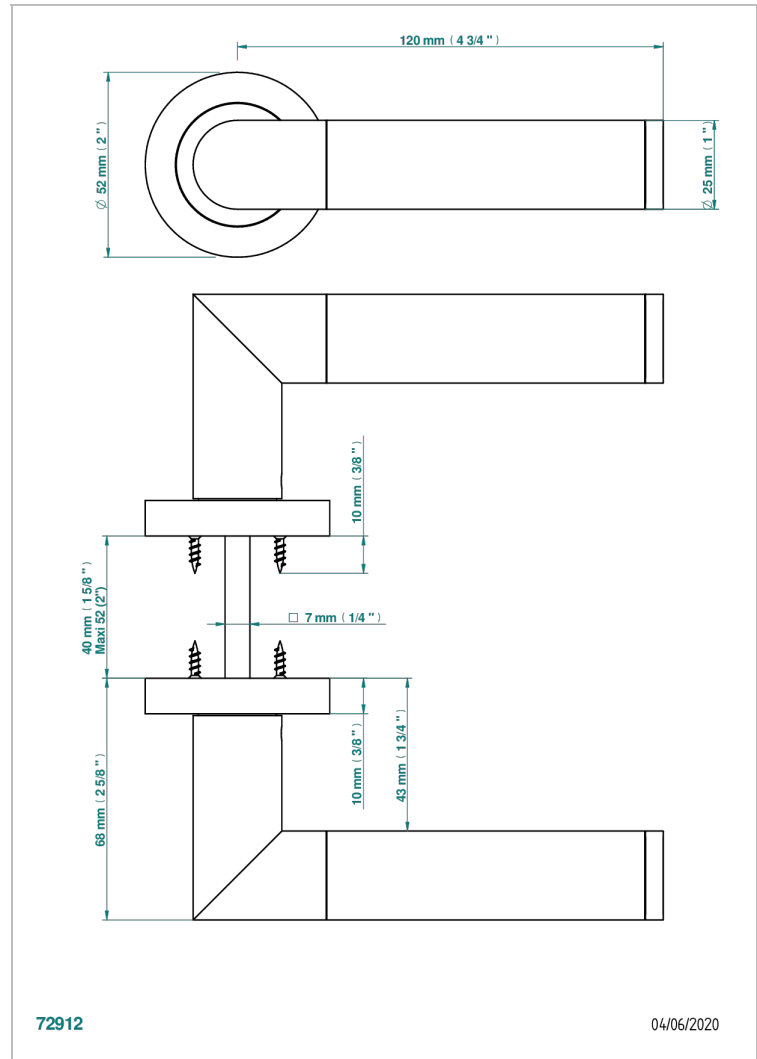

# COLLECTION PARIS

B8A-DHCRS2

Pair of door handles - Paris, Howlite stone

THG<sup>®</sup>  
PARIS

## CHARACTERISTIC

- Collection Paris
- Pair of door handles - Paris, Howlite stone