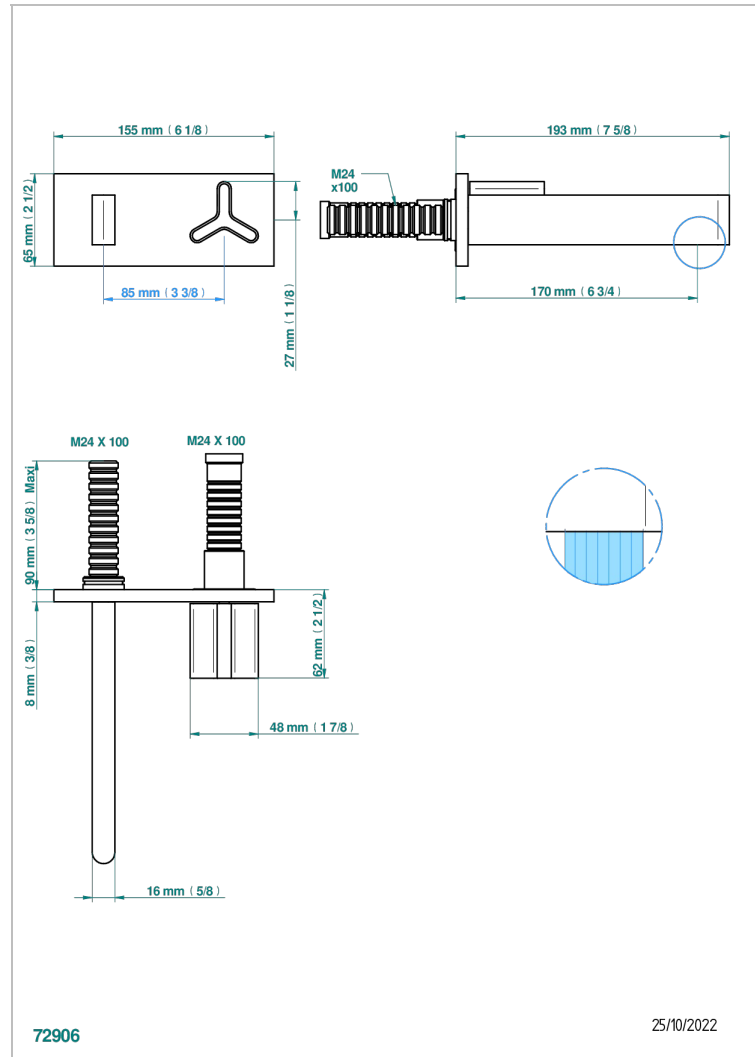

ICON-X METAL INLAYS

U7J-6543PB

Trim only for Built-in basin mixer on plate with spout, progressive cartridge

THG
PARIS

ХАРАКТЕРИСТИКИ

- Icon-X Metal inlays
- Trim only for Built-in basin mixer on plate with spout, progressive cartridge

СВЯЗАННЫЕ ТОВАРНЫЕ ПОЗИЦИИ

- Ref. G00-6543A Rough parts for basin mixer on plate with spout, progressive cartridge

ДОСТУПНЫЕ ВАРИАНТЫ ПОКРЫТИЙ

Black ceram - D30
Blush PVD - H62
Graphite PVD - H64
Matt Umber PVD - H67
Matt blush PVD - H60
Matt graphite PVD - H65