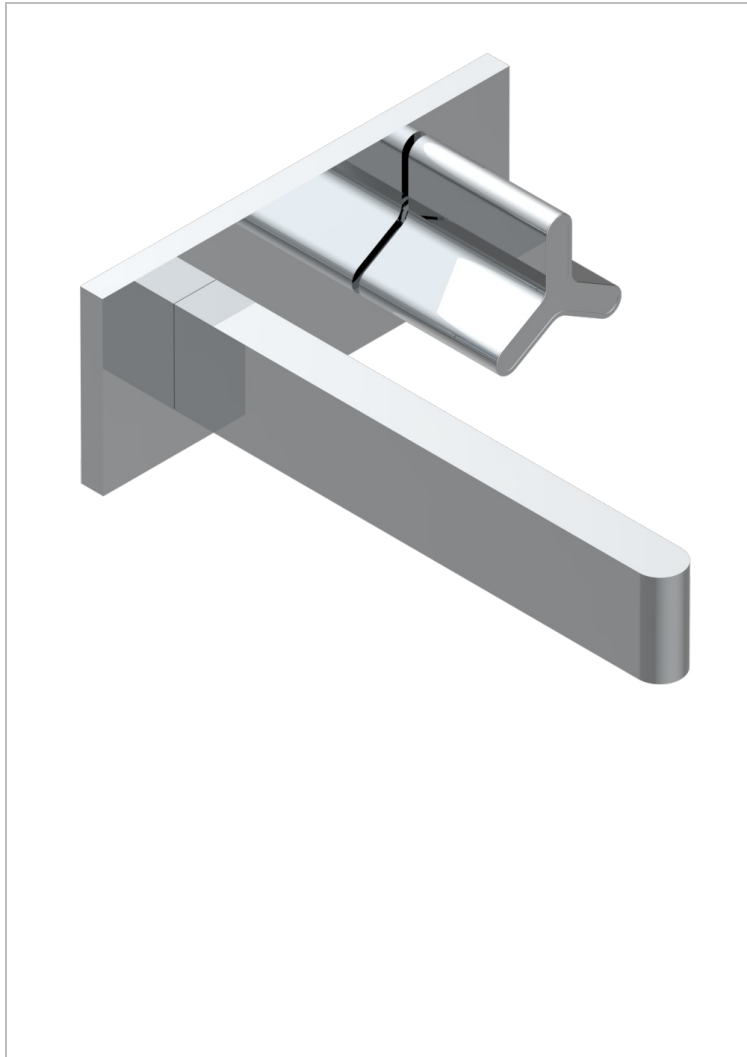

ICON-X METAL INLAYS

U7J-6543PB

Trim only for Built-in basin mixer on plate with spout, progressive cartridge

THG
PARIS

ХАРАКТЕРИСТИКИ

- Icon-X Metal inlays
- Trim only for Built-in basin mixer on plate with spout, progressive cartridge

СВЯЗАННЫЕ ТОВАРНЫЕ ПОЗИЦИИ

- Ref. G00-6543A Rough parts for basin mixer on plate with spout, progressive cartridge

ДОСТУПНЫЕ ВАРИАНТЫ ПОКРЫТИЙ

Black ceram - D30
Blush PVD - H62
Graphite PVD - H64
Matt Umber PVD - H67
Matt blush PVD - H60
Matt graphite PVD - H65