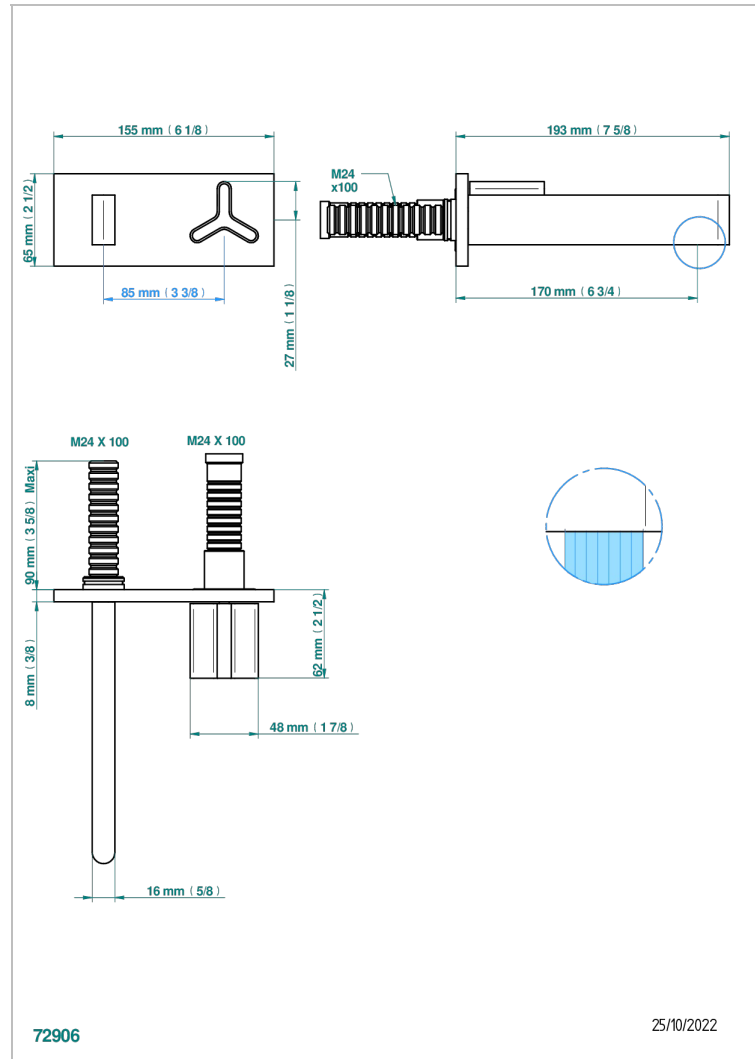

ICON-X METAL INLAYS

U7J-6543PB

Trim only for Built-in basin mixer on plate with spout, progressive cartridge

特色

- Icon-X Metal inlays
- Trim only for Built-in basin mixer on plate with spout, progressive cartridge

相关的SKU

- Ref. G00-6543A Rough parts for basin mixer on plate with spout, progressive cartridge

可选饰面

Black ceram - D30
Blush PVD - H62
Graphite PVD - H64
Matt Umber PVD - H67
Matt blush PVD - H60
Matt graphite PVD - H65