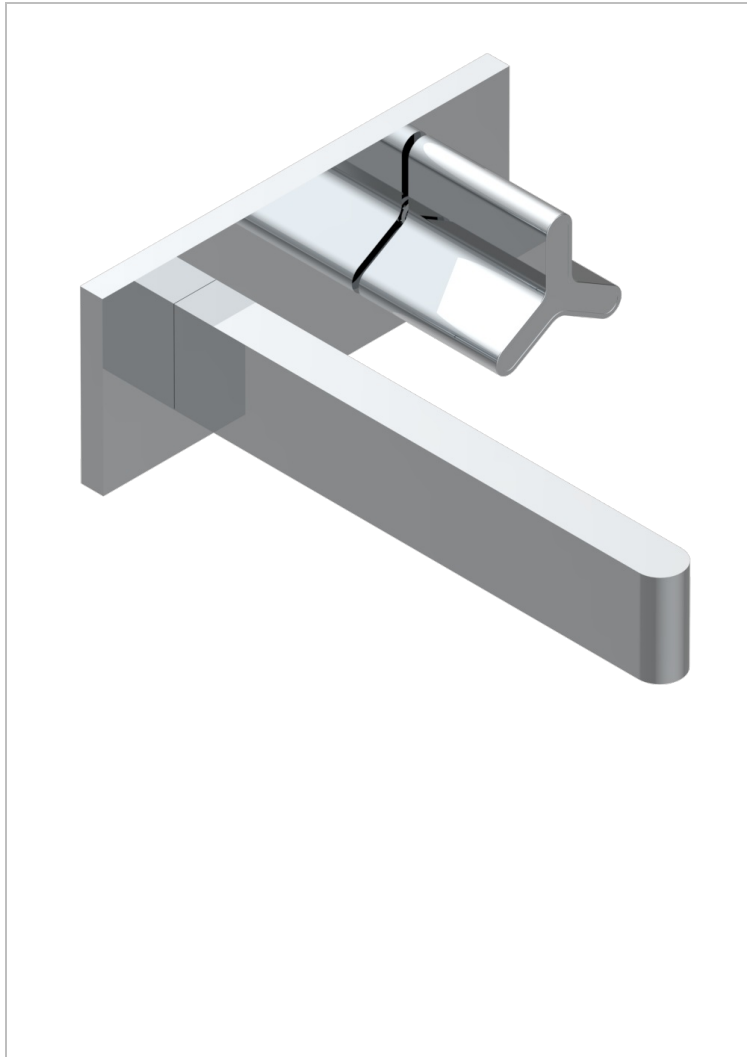

ICON-X METAL INLAYS

U7J-6543PB

Trim only for Built-in basin mixer on plate with spout, progressive cartridge

特色

- Icon-X Metal inlays
- Trim only for Built-in basin mixer on plate with spout, progressive cartridge

相关的SKU

- Ref. G00-6543A Rough parts for basin mixer on plate with spout, progressive cartridge

可选饰面

Black ceram - D30
Blush PVD - H62
Graphite PVD - H64
Matt Umber PVD - H67
Matt blush PVD - H60
Matt graphite PVD - H65