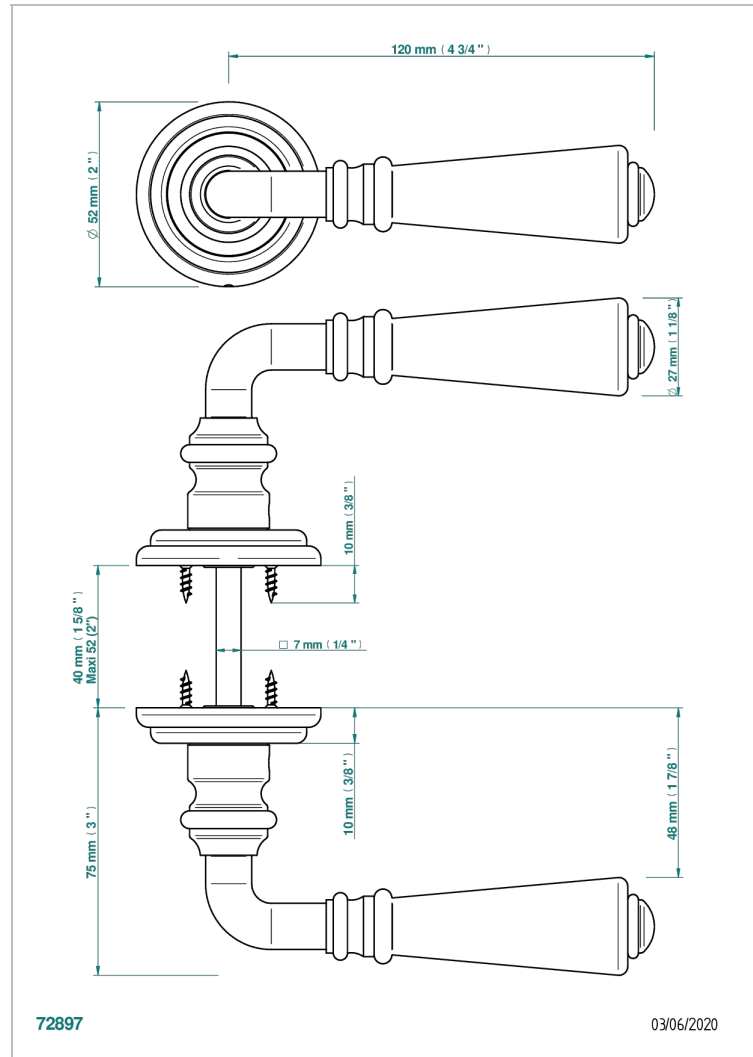

# COLLECTION LONDON

B8B-DHRS2

Pair of door handles - London, Howlite stone

## CHARACTERISTIC

- Collection London
- Pair of door handles - London, Howlite stone