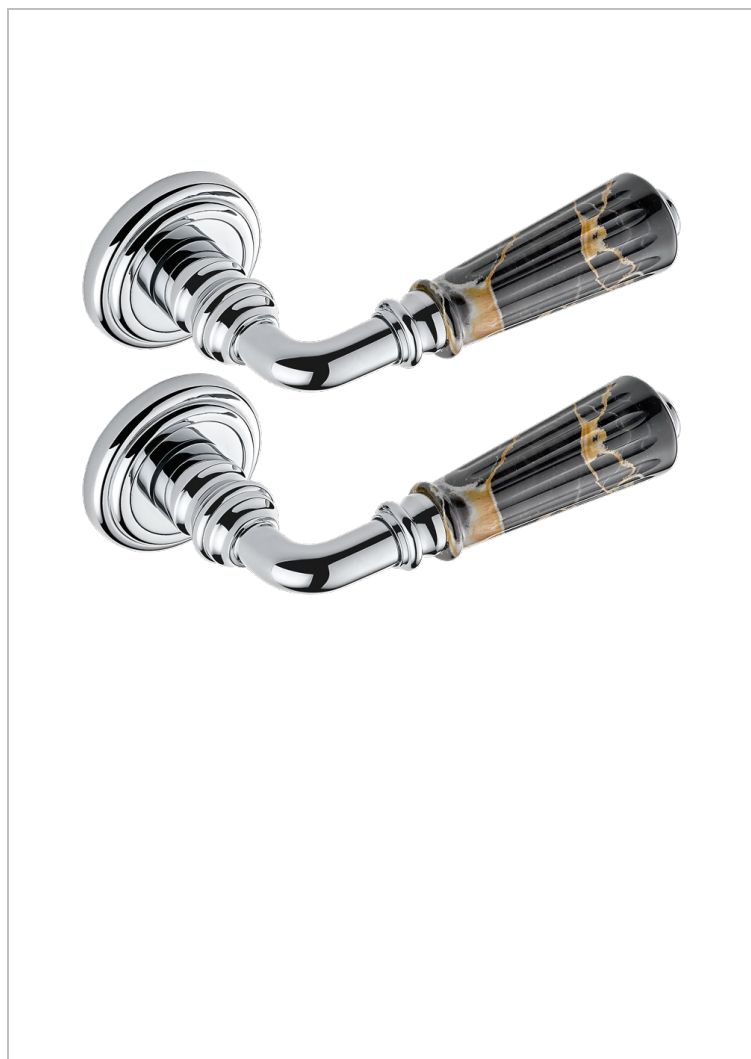

COLLECTION LONDON

B8B-DHRS1S

Pair of door handles - London, Portoro fluted marble

THG[®]
PARIS

特色

- Collection London
- Pair of door handles - London, Portoro fluted marble

可选饰面

Black ceram - D30
Blush PVD - H62
Graphite PVD - H64
Matt Umber PVD - H67
Matt blush PVD - H60
Matt graphite PVD - H65

PVD哑光棕铜 - F34
PVD哑光金 - H53
PVD哑光铜 - H50
PVD哑光镍 - H56
PVD抛光铜 - H49
PVD棕铜 - F33

PVD金色 - H52
PVD镍 - H55
Umber PVD - H66
哑光浅金 - F31
哑光金 - F07
哑光镍 - C01

抛光金 (24K金) - F01
抛光铬 - A02
抛光镍 - B01
浅金 - F30
漆面铜 - D01