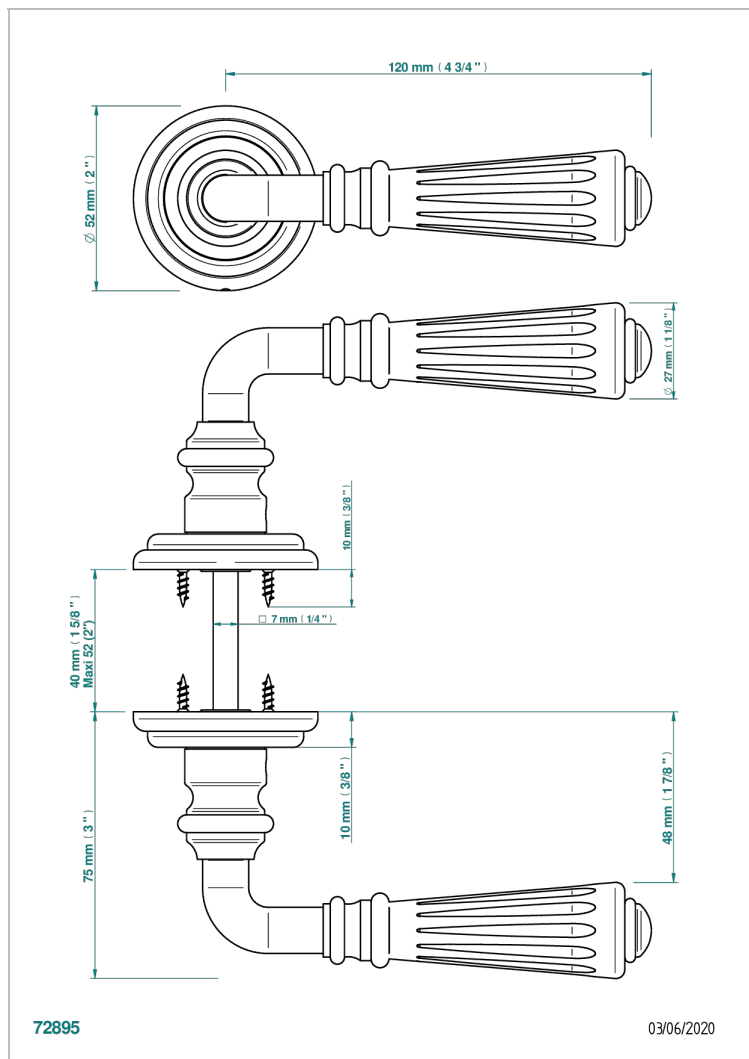

COLLECTION LONDON

B8B-DHRS1S

Pair of door handles - London, Portoro fluted marble

THG[®]
PARIS

特色

- Collection London
- Pair of door handles - London, Portoro fluted marble

可选饰面

Black ceram - D30
Blush PVD - H62
Graphite PVD - H64
Matt Umber PVD - H67
Matt blush PVD - H60
Matt graphite PVD - H65

PVD哑光棕铜 - F34
PVD哑光金 - H53
PVD哑光铜 - H50
PVD哑光镍 - H56
PVD抛光铜 - H49
PVD棕铜 - F33

PVD金色 - H52
PVD镍 - H55
Umber PVD - H66
哑光浅金 - F31
哑光金 - F07
哑光镍 - C01

抛光金 (24K金) - F01
抛光铬 - A02
抛光镍 - B01
浅金 - F30
漆面铜 - D01