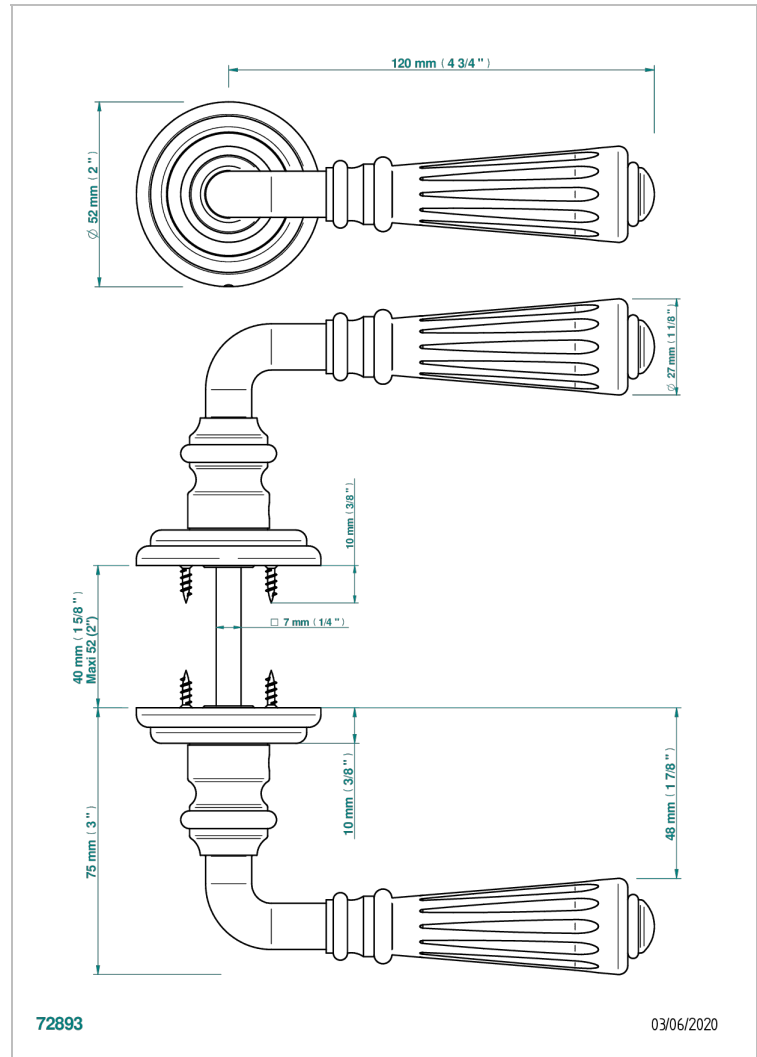

# COLLECTION LONDON

B8B-DHRS2S

Pair of door handles - London, Howlite fluted stone

THG<sup>®</sup>  
PARIS

## CHARACTERISTIC

- Collection London
- Pair of door handles - London, Howlite fluted stone