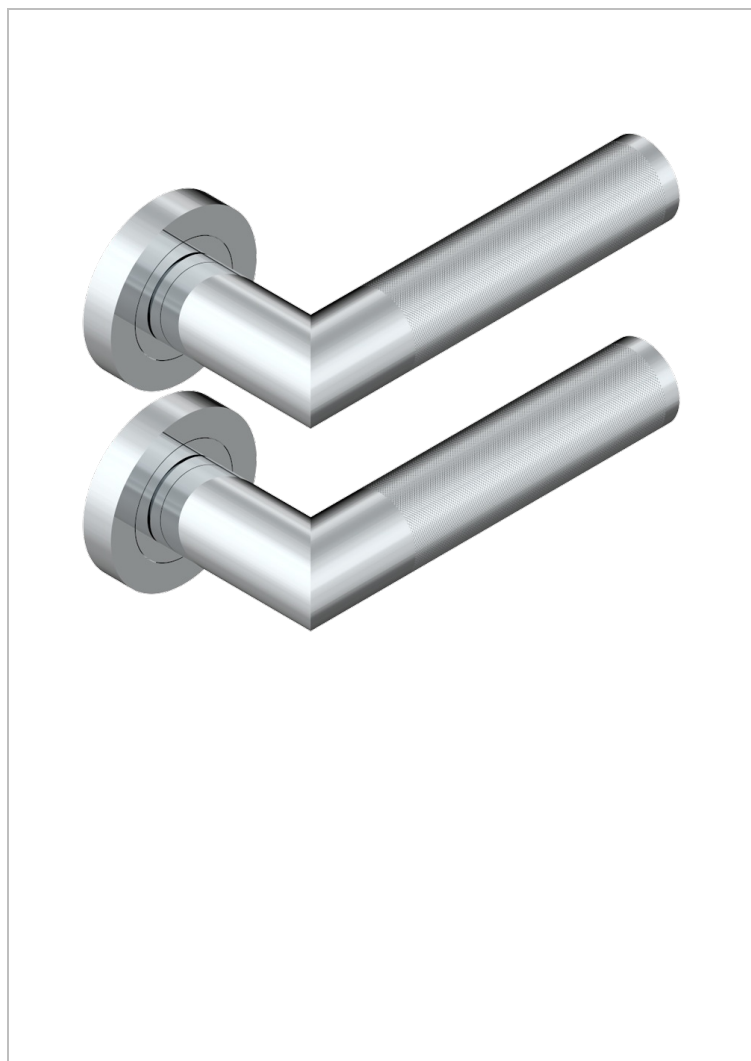

COLLECTION PARIS

B8A-DHCRM4

Pair of door handles - Paris, guilloché grain barley

THG[®]
PARIS

CHARACTERISTIC

- Collection Paris
- Pair of door handles - Paris, guilloché grain barley

AVAILABLE FINITIONS

Black ceram - D30
Blush PVD - H62
Brass color PVD - H49
Brown bronze color PVD - F33
Gold color PVD - H52
Graphite PVD - H64

Lacquered light bronze - D01
Matt Umber PVD - H67
Matt blush PVD - H60
Matt brass color PVD - H50
Matt brown bronze color PVD - F34
Matt gold - F07

Matt gold color PVD - H53
Matt graphite PVD - H65
Matt nickel (color finish) - C01
Matt nickel color PVD - H56
Nickel color PVD - H55
Polished chrome (color finish) - A02

Polished gold (color finish) - F01
Polished nickel - B01
Soft gold - F30
Soft matt gold - F31
Umber PVD - H66