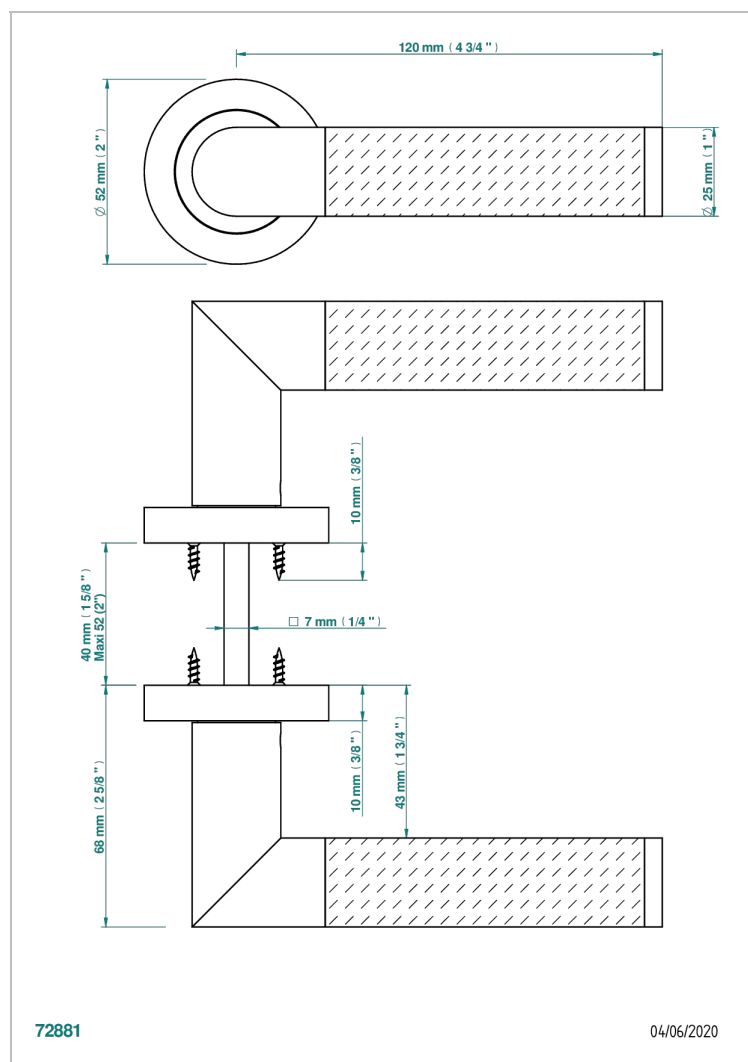

COLLECTION PARIS

B8A-DHCRM4

Pair of door handles - Paris, guilloché grain barley

THG[®]
PARIS

CHARACTERISTIC

- Collection Paris
- Pair of door handles - Paris, guilloché grain barley

AVAILABLE FINITIONS

Black ceram - D30
Blush PVD - H62
Brass color PVD - H49
Brown bronze color PVD - F33
Gold color PVD - H52
Graphite PVD - H64