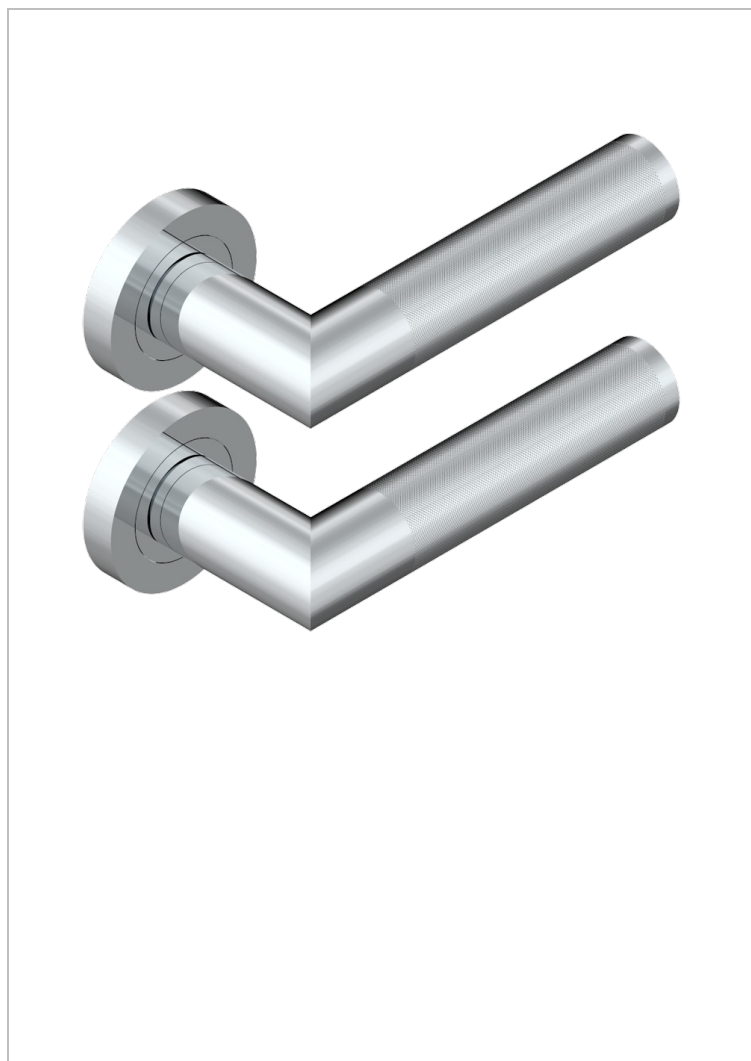

COLLECTION PARIS

B8A-DHCRM4

Pair of door handles - Paris, guilloché grain barley

THG[®]
PARIS

72881

04/06/2020

CHARACTERISTIC

- Collection Paris
- Pair of door handles - Paris, guilloché grain barley

AVAILABLE FINITIONS

Black ceram - D30
Blush PVD - H62
Brass color PVD - H49
Brown bronze color PVD - F33
Gold color PVD - H52
Graphite PVD - H64

Lacquered light bronze - D01
Matt Umber PVD - H67
Matt blush PVD - H60
Matt brass color PVD - H50
Matt brown bronze color PVD - F34
Matt gold - F07

Matt gold color PVD - H53
Matt graphite PVD - H65
Matt nickel (color finish) - C01
Matt nickel color PVD - H56
Nickel color PVD - H55
Polished chrome (color finish) - A02

Polished gold (color finish) - F01
Polished nickel - B01
Soft gold - F30
Soft matt gold - F31
Umber PVD - H66