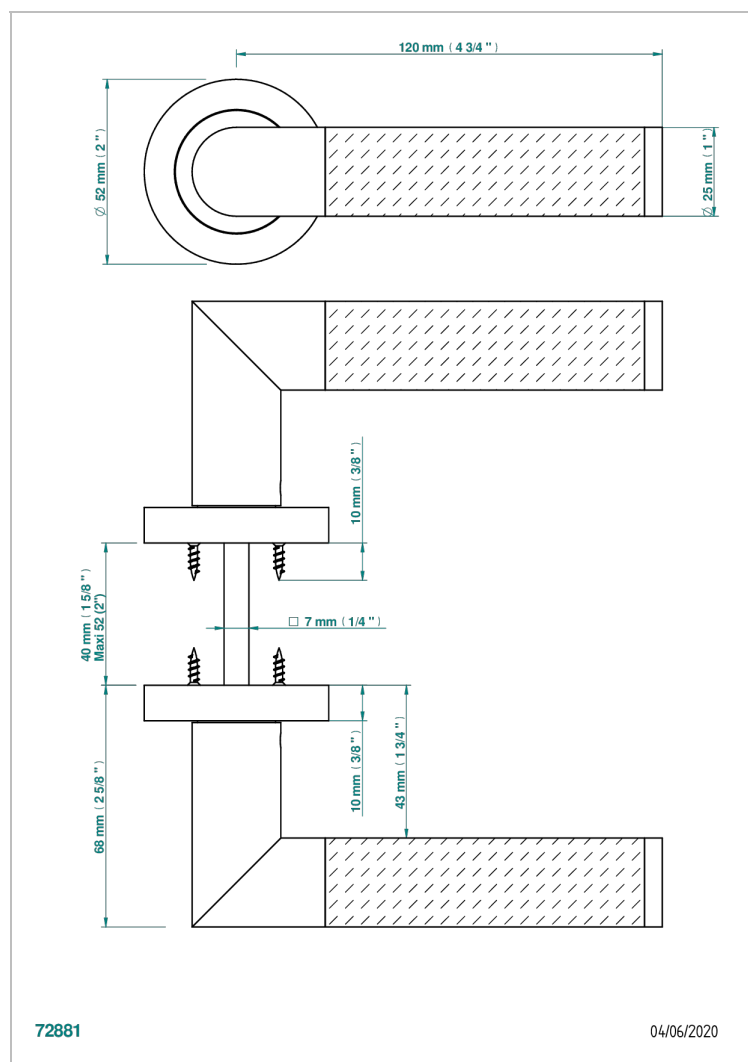

COLLECTION PARIS

B8A-DHCRM4

Pair of door handles - Paris, guilloché grain barley

THG[®]
PARIS

72881

04/06/2020

CHARACTERISTIC

- Collection Paris
- Pair of door handles - Paris, guilloché grain barley