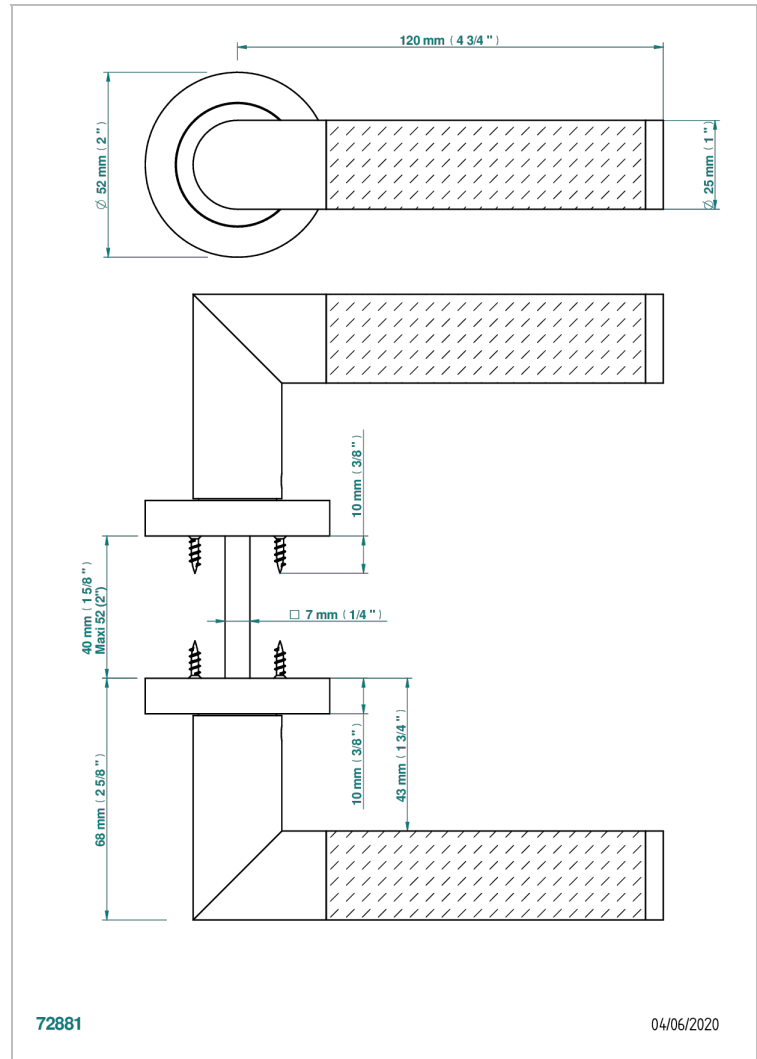

COLLECTION PARIS

B8A-DHCRM4

Pair of door handles - Paris, guilloché grain barley

THG[®]
PARIS

72881

04/06/2020

ХАРАКТЕРИСТИКИ

- Collection Paris
- Pair of door handles - Paris, guilloché grain barley