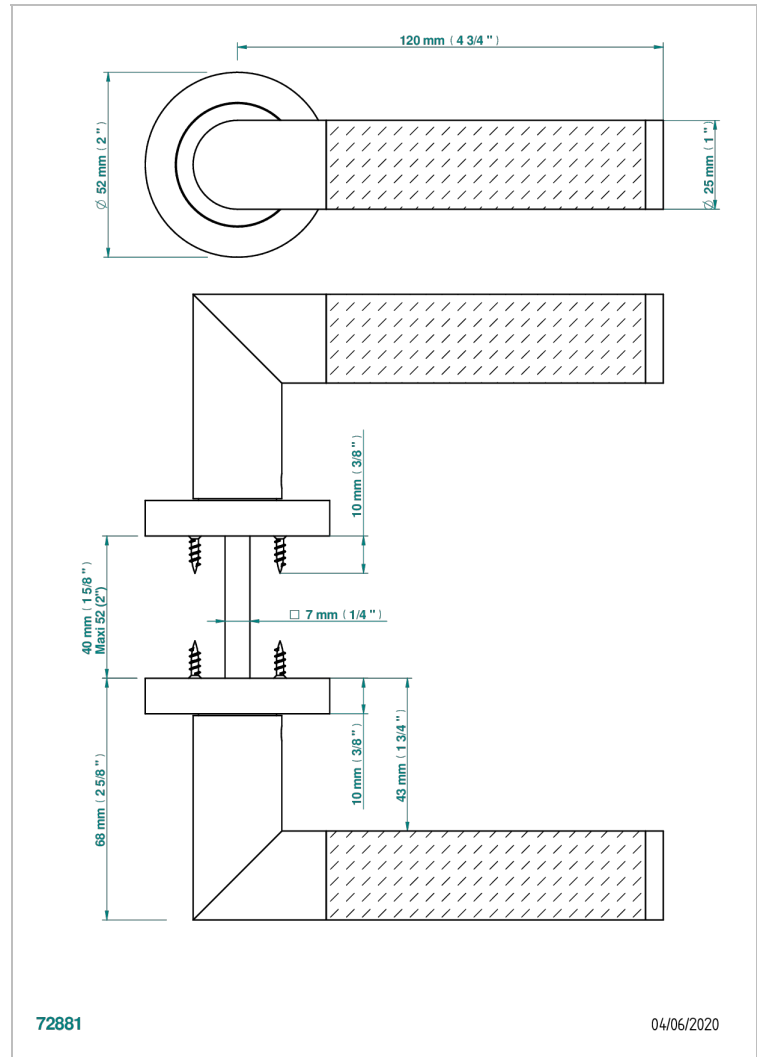

COLLECTION PARIS

B8A-DHCRM4

Pair of door handles - Paris, guilloché grain barley

72881

04/06/2020

CHARACTERISTIC

- Collection Paris
- Pair of door handles - Paris, guilloché grain barley

AVAILABLE FINITIONS