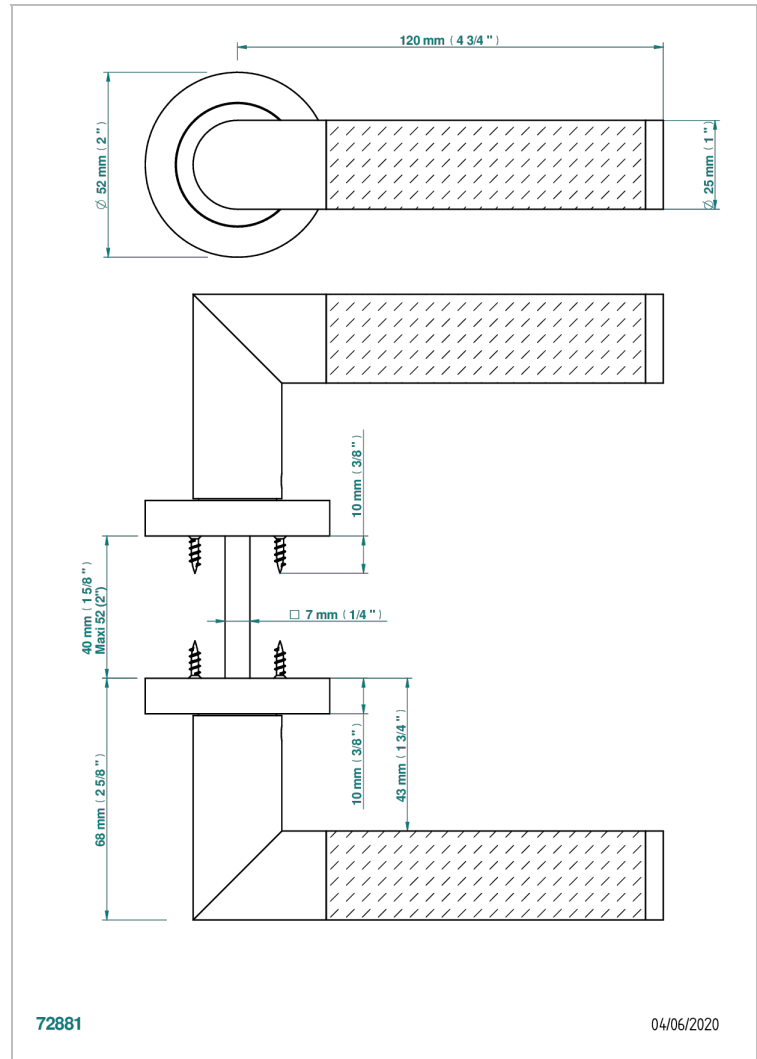

COLLECTION PARIS

B8A-DHCRM4

Pair of door handles - Paris, guilloché grain barley

THG[®]
PARIS

72881

04/06/2020

特色

- Collection Paris
- Pair of door handles - Paris, guilloché grain barley