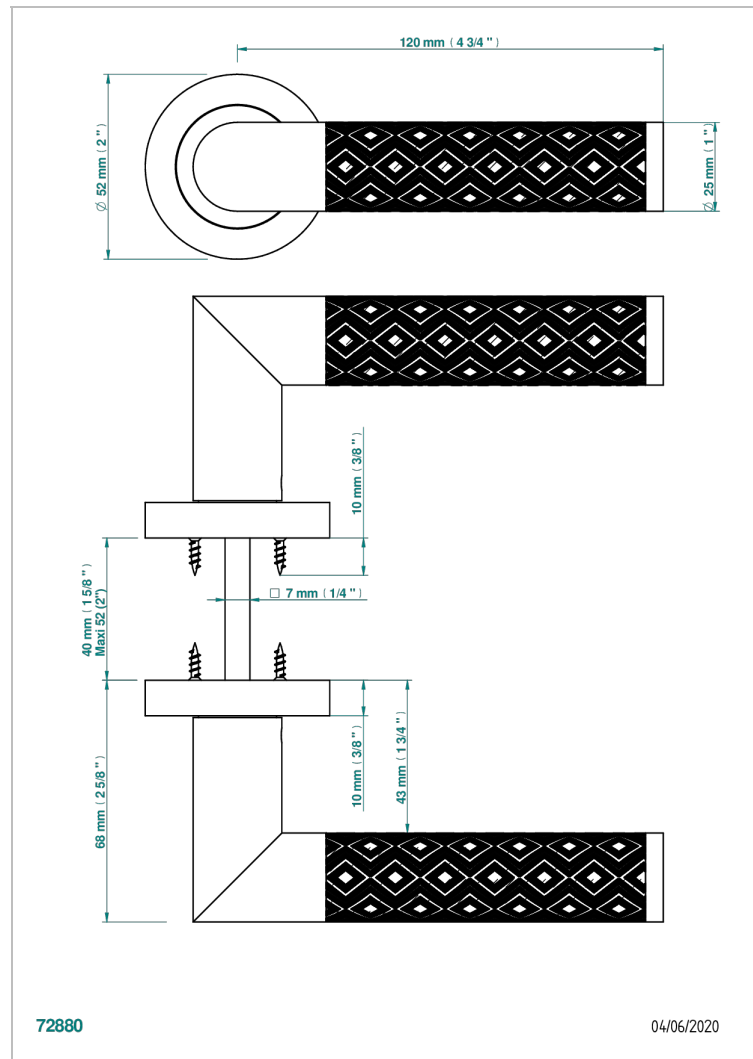

COLLECTION PARIS

B8A-DHCRM3

Pair of door handles - Paris, guilloché lozange

CHARACTERISTIC

- Collection Paris
- Pair of door handles - Paris, guilloché lozange

AVAILABLE FINITIONS

Black ceram - D30
Blush PVD - H62
Brass color PVD - H49
Brown bronze color PVD - F33
Gold color PVD - H52
Graphite PVD - H64