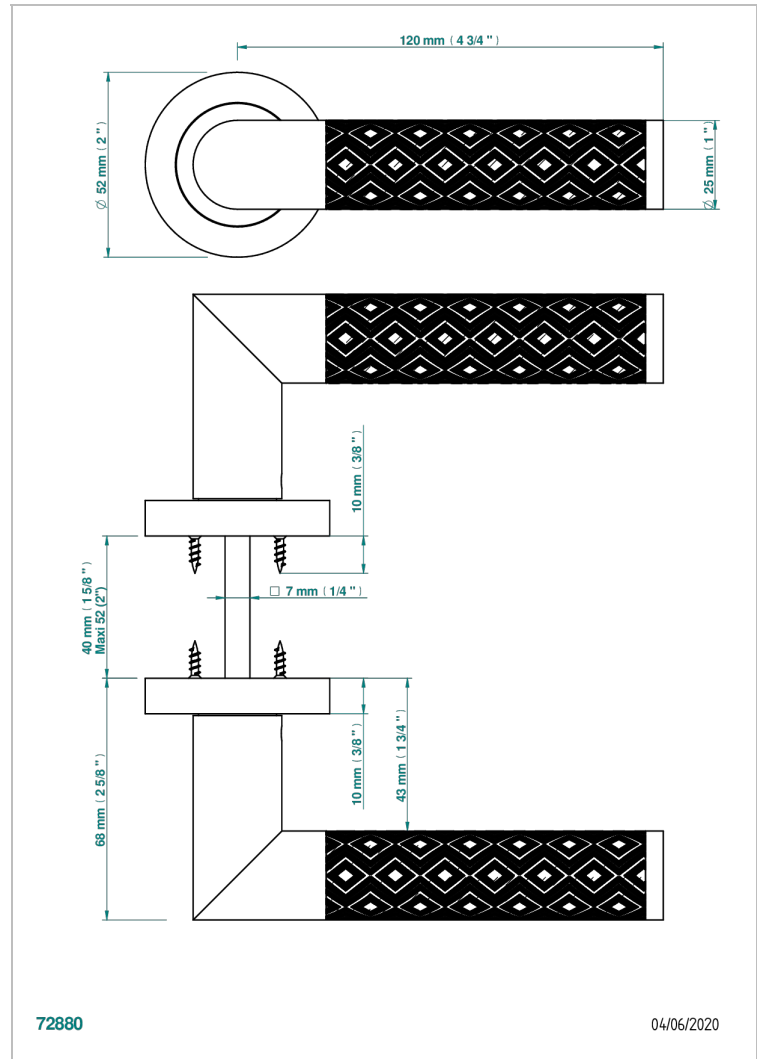

COLLECTION PARIS

B8A-DHCRM3

Pair of door handles - Paris, guilloché lozenge

THG[®]
PARIS

72880

04/06/2020

CHARACTERISTIC

- Collection Paris
- Pair of door handles - Paris, guilloché lozenge

AVAILABLE FINITIONS

Black ceram - D30
Blush PVD - H62
Brass color PVD - H49
Brown bronze color PVD - F33
Gold color PVD - H52
Graphite PVD - H64

Lacquered light bronze - D01
Matt Umber PVD - H67
Matt blush PVD - H60
Matt brass color PVD - H50
Matt brown bronze color PVD - F34
Matt gold - F07