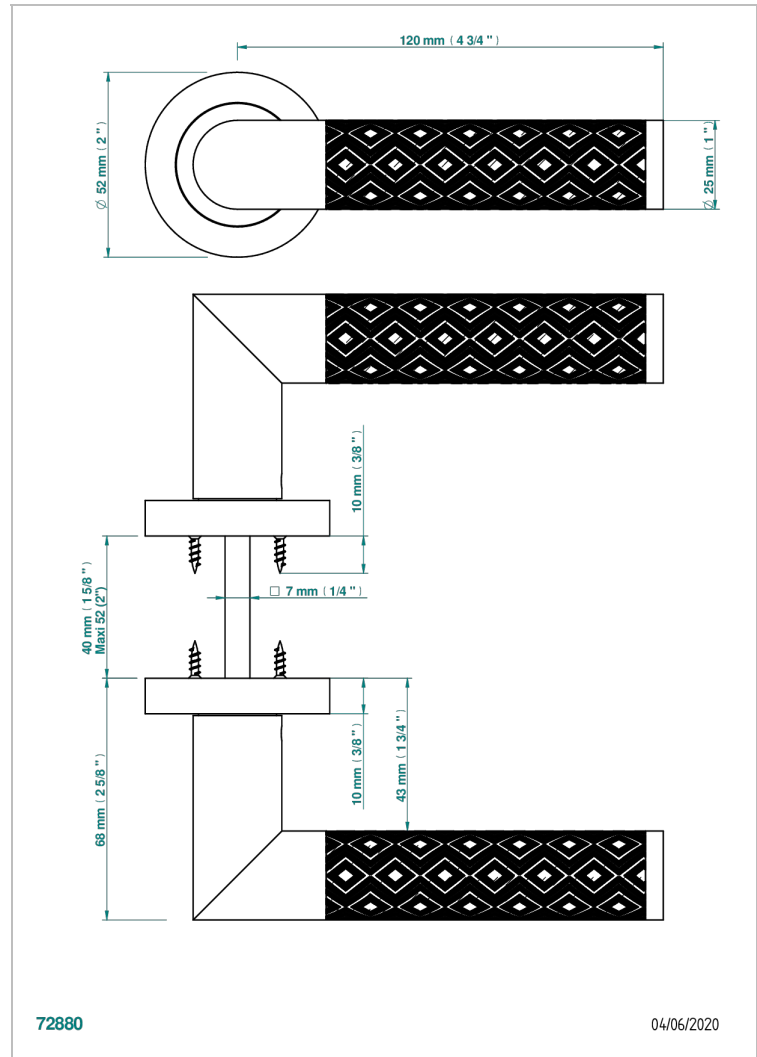

COLLECTION PARIS

B8A-DHCRM3

Paar Türgriffe, Paris Guilloché Diamant

THG[®]
PARIS

EIGENSCHAFTEN

- Collection Paris
- Paar Türgriffe, Paris Guilloché Diamant

VERFÜGBARE OBERFLÄCHEN

Blassgold - F30
Blassgold matt unlackiert - F31
Bronze hell - D01
Chrom - A02
Gold - F01
Gold matt - F07

Mattschwarz keramik - D30
Nickel matt - C01
Pvd blush - H62
Pvd blush matt - H60
Pvd bronze braun - F33
Pvd bronze braun matt - F34

Pvd gold - H52
Pvd gold matt - H53
Pvd graphite - H64
Pvd graphite matt - H65
Pvd messing - H49
Pvd messing matt - H50