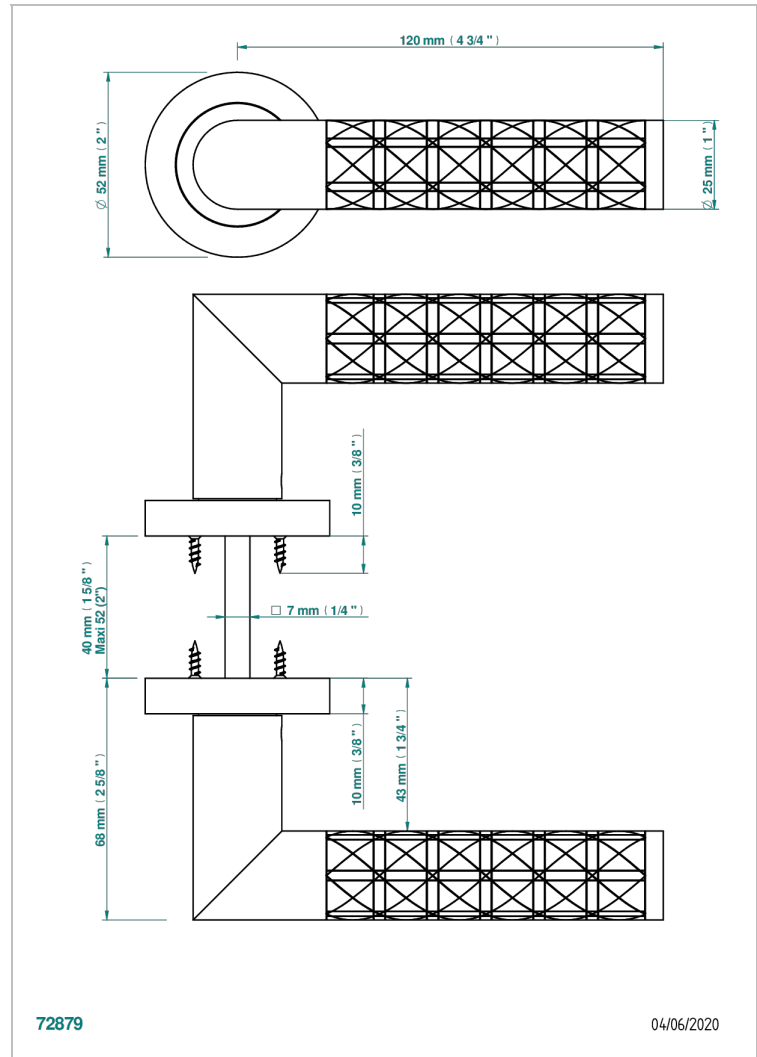

COLLECTION PARIS

B8A-DHCRM2

Pair of door handles - Paris, guilloché cross

72879

04/06/2020

CHARACTERISTIC

- Collection Paris
- Pair of door handles - Paris, guilloché cross

AVAILABLE FINITIONS