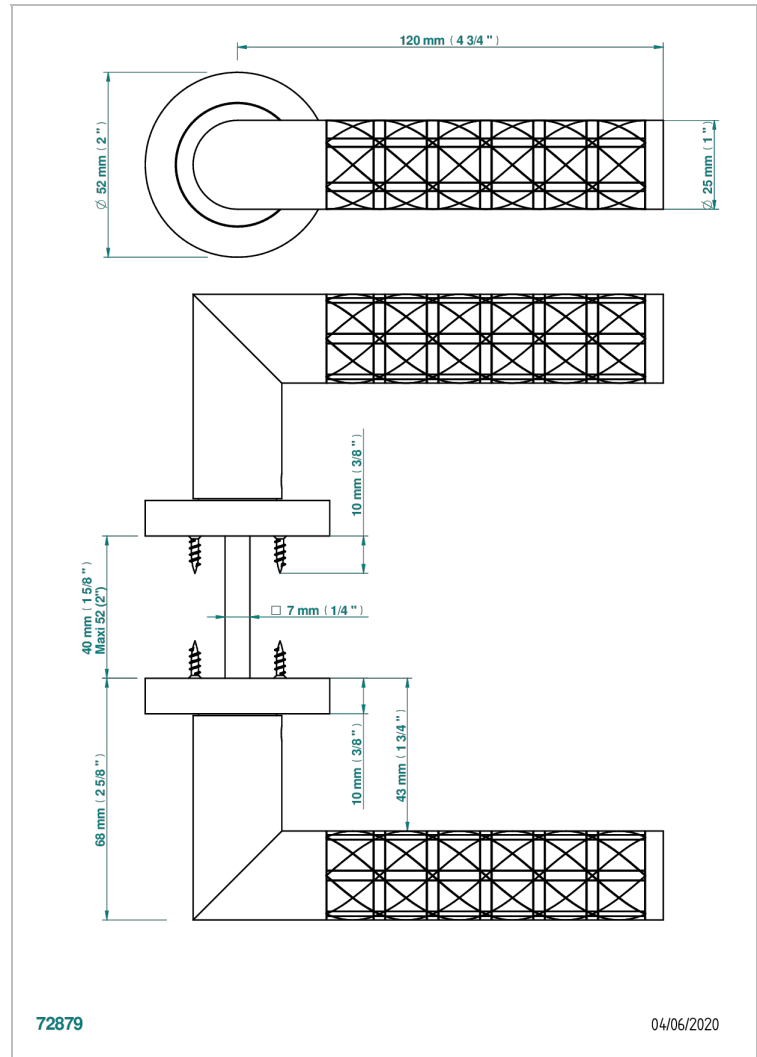

# COLLECTION PARIS

B8A-DHCRM2

Pair of door handles - Paris, guilloché cross

THG<sup>®</sup>  
PARIS

72879

04/06/2020

## CHARACTERISTIC

- Collection Paris
- Pair of door handles - Paris, guilloché cross