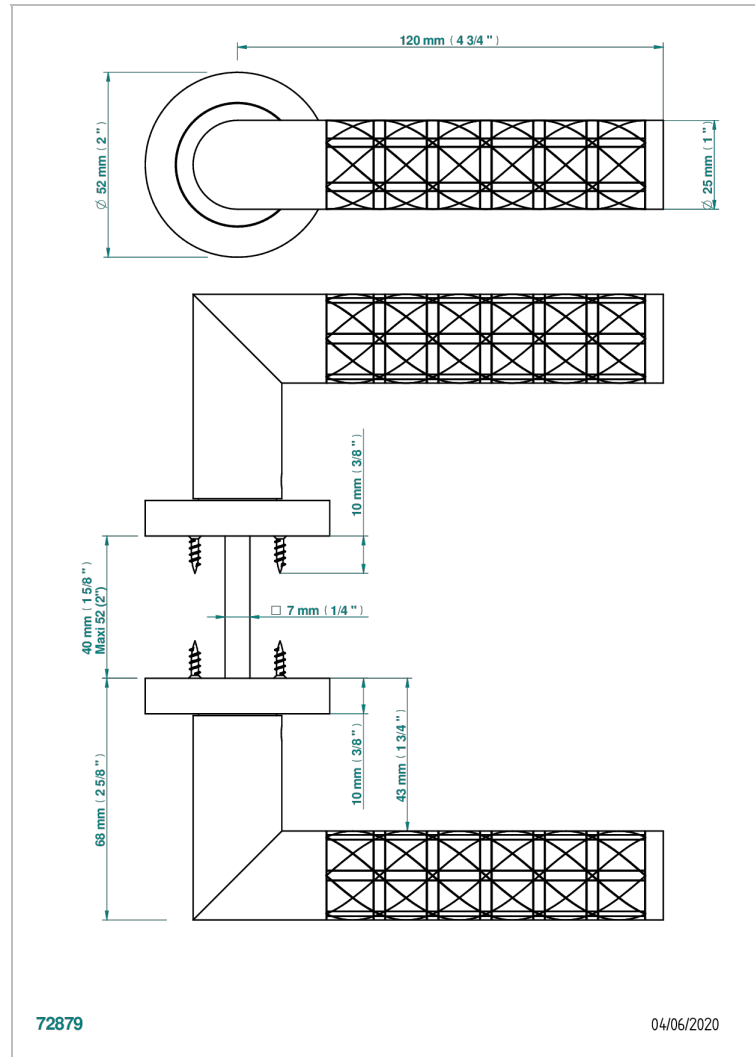

COLLECTION PARIS

B8A-DHCRM2

Pair of door handles - Paris, guilloché cross

THG[®]
PARIS

CHARACTERISTIC

- Collection Paris
- Pair of door handles - Paris, guilloché cross

AVAILABLE FINITIONS

Black ceram - D30
Blush PVD - H62
Brass color PVD - H49
Brown bronze color PVD - F33
Gold color PVD - H52
Graphite PVD - H64