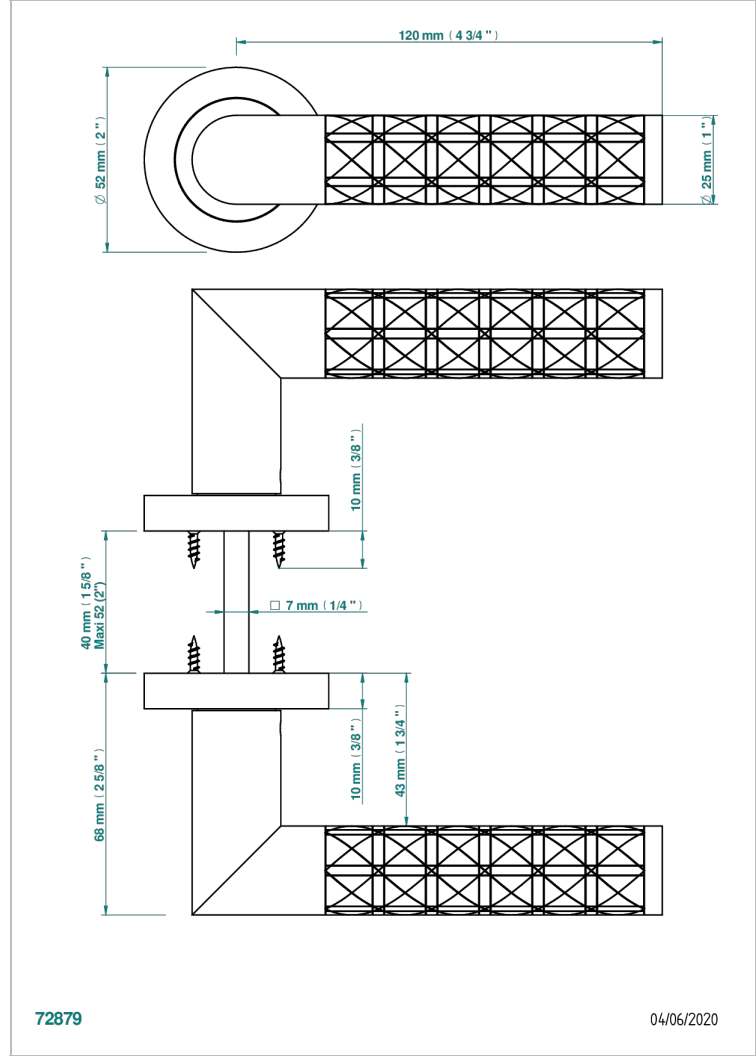

COLLECTION PARIS

B8A-DHCRM2

Pair of door handles - Paris, guilloché cross

THG[®]
PARIS

特色

- Collection Paris
- Pair of door handles - Paris, guilloché cross

可选饰面

Black ceram - D30
Blush PVD - H62
Graphite PVD - H64
Matt Umber PVD - H67
Matt blush PVD - H60
Matt graphite PVD - H65