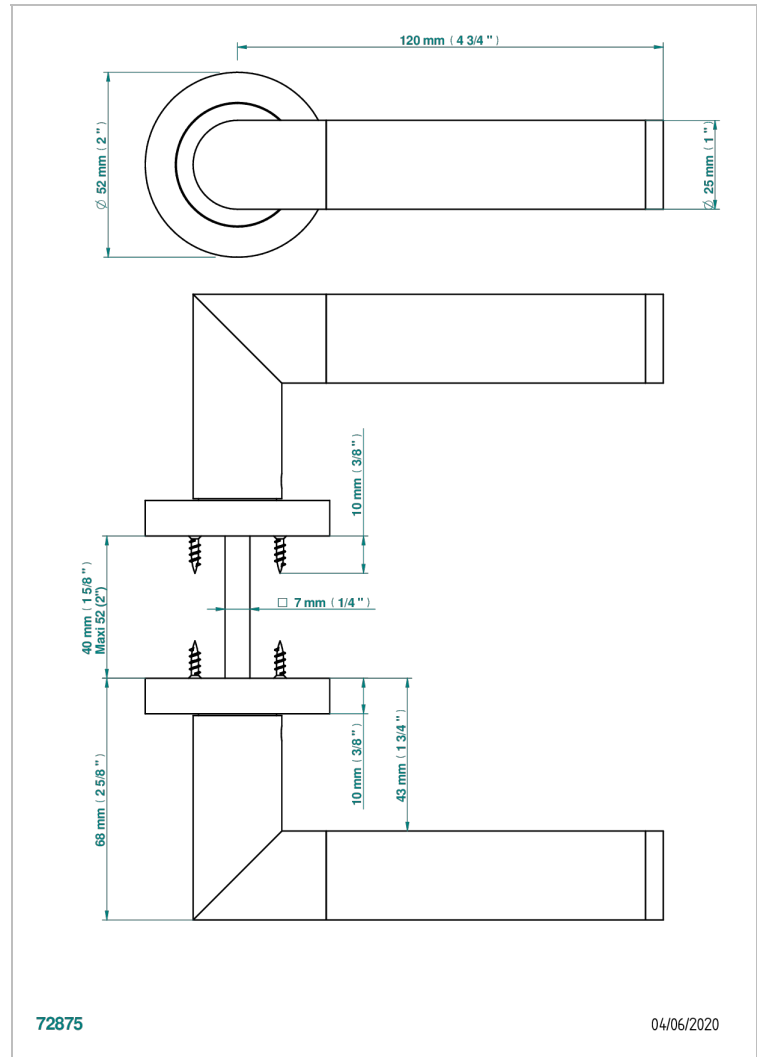

COLLECTION PARIS

B8A-DHCRM1

Pair of door handles - Paris, metal

THG[®]
PARIS

CHARACTERISTIC

- Collection Paris
- Pair of door handles - Paris, metal

AVAILABLE FINITIONS

Black ceram - D30
Blush PVD - H62
Brass color PVD - H49
Brown bronze color PVD - F33
Gold color PVD - H52
Graphite PVD - H64