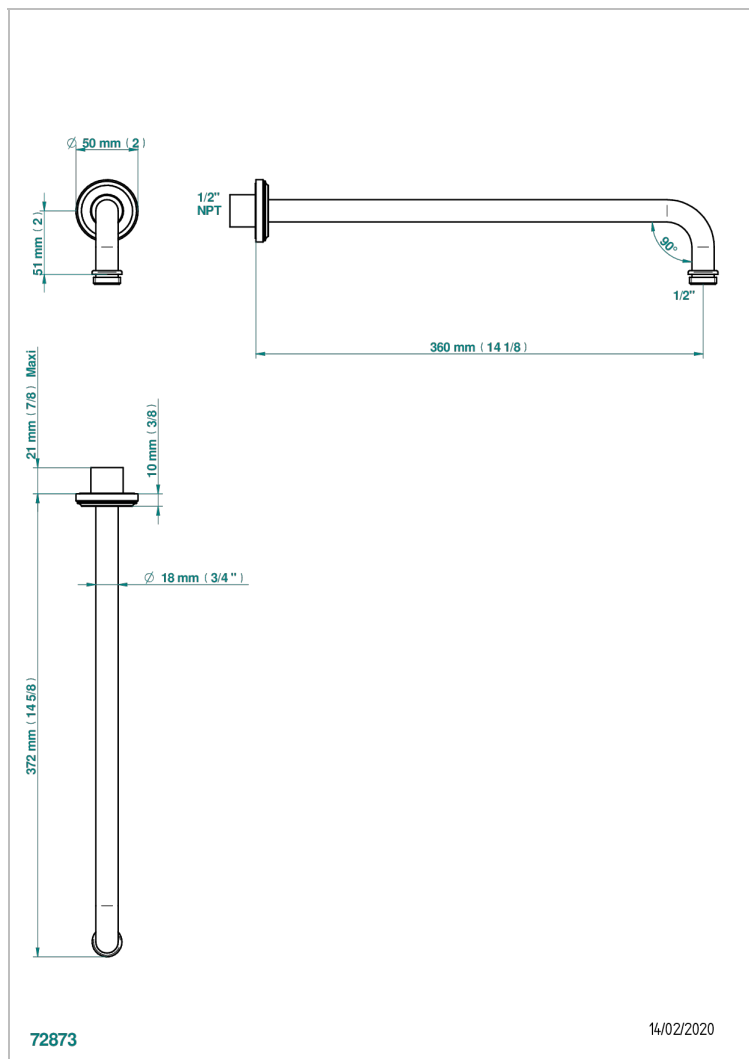

CORVAIR FIOR DI BOSCO WITH LEVER HANDLES

U8L-84BC/US

Horizontal shower arm, 90° 14" long

CHARACTERISTIC

- Corvoir Fior di Bosco with lever handles
- Horizontal shower arm, 90° 14" long

AVAILABLE FINITIONS

Black ceram - D30
Blush PVD - H62
Brass color PVD - H49
Brown bronze color PVD - F33
Chrome polished - A02
Gold color PVD - H52

Gold mat - F07
Gold polished - F01
Graphite PVD - H64
Light coated bronze - D01
Matt Umber PVD - H67
Matt blush PVD - H60

Matt brass color PVD - H50
Matt brown bronze color PVD - F34
Matt chrome (American satin) - C02
Matt gold color PVD - H53
Matt graphite PVD - H65
Matt nickel (American satin) - C01

Matt nickel color PVD - H56
Nickel color PVD - H55
Nickel polished - B01
Soft gold - F30
Soft matt gold - F31
Umber PVD - H66