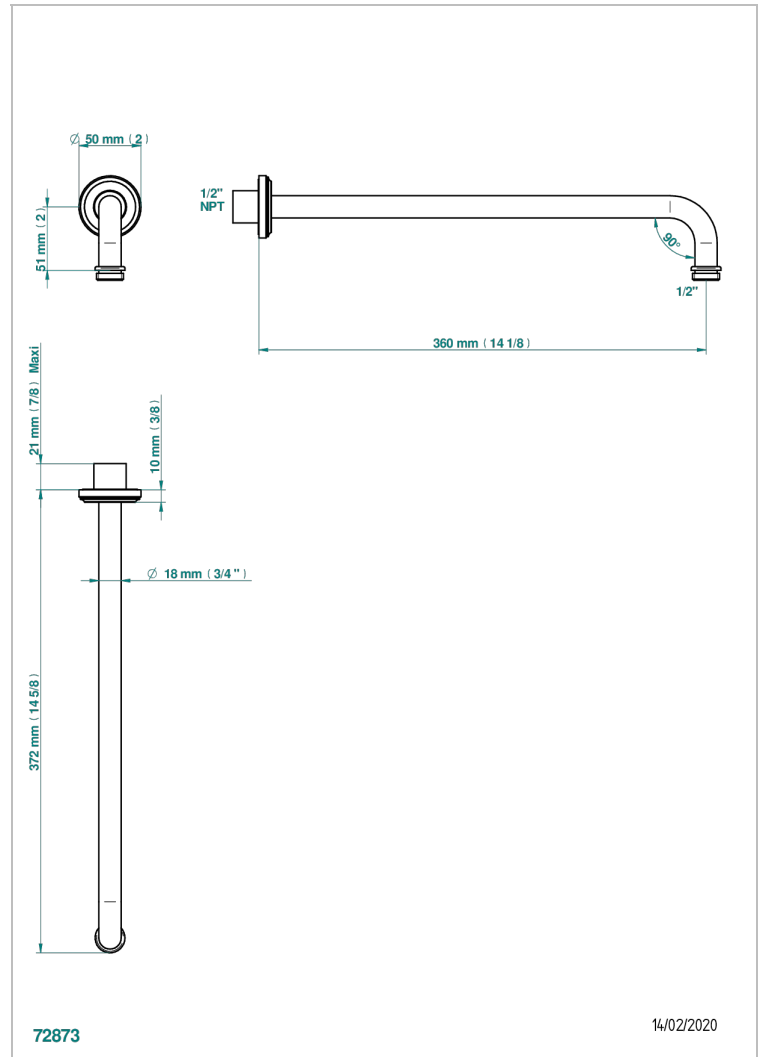

CORVAIR FIOR DI BOSCO

U8K-84BC/US

Horizontal shower arm, 90° 14" long

THG[®]
PARIS

CHARACTERISTIC

- Corvoir Fior di Bosco
- Horizontal shower arm, 90° 14" long

AVAILABLE FINITIONS

Black ceram - D30
Blush PVD - H62
Brass color PVD - H49
Brown bronze color PVD - F33
Chrome polished - A02
Gold color PVD - H52

Matt nickel color PVD - H56
Nickel color PVD - H55
Nickel polished - B01
Soft gold - F30
Soft matt gold - F31
Umber PVD - H66