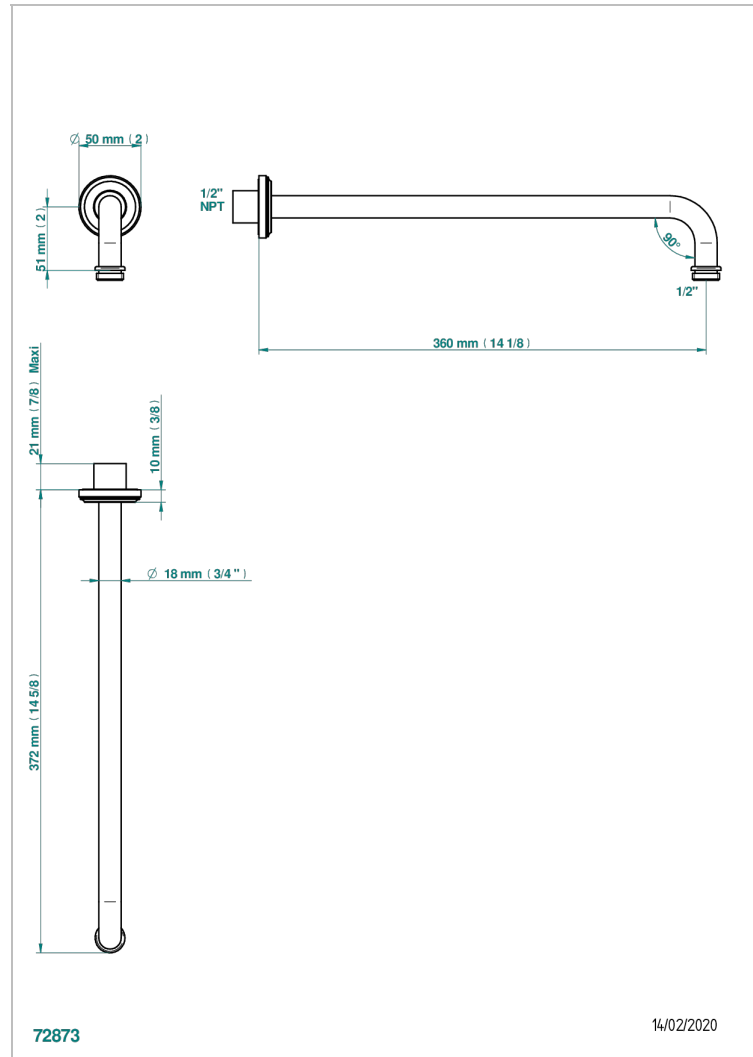

CORVAIR PORTORO WITH LEVER HANDLES

U8J-84BC/US

Horizontal shower arm, 90° 14" long

THG[®]
PARIS

72873

14/02/2020

CHARACTERISTIC

- Corvaair Portoro with lever handles
- Horizontal shower arm, 90° 14" long

AVAILABLE FINITIONS

Black ceram - D30
Blush PVD - H62
Brass color PVD - H49
Brown bronze color PVD - F33
Chrome polished - A02
Gold color PVD - H52

Gold mat - F07
Gold polished - F01
Graphite PVD - H64
Light coated bronze - D01
Matt Umber PVD - H67
Matt blush PVD - H60

Matt brass color PVD - H50
Matt brown bronze color PVD - F34
Matt chrome (American satin) - C02
Matt gold color PVD - H53
Matt graphite PVD - H65
Matt nickel (American satin) - C01

Matt nickel color PVD - H56
Nickel color PVD - H55
Nickel polished - B01
Soft gold - F30
Soft matt gold - F31
Umber PVD - H66