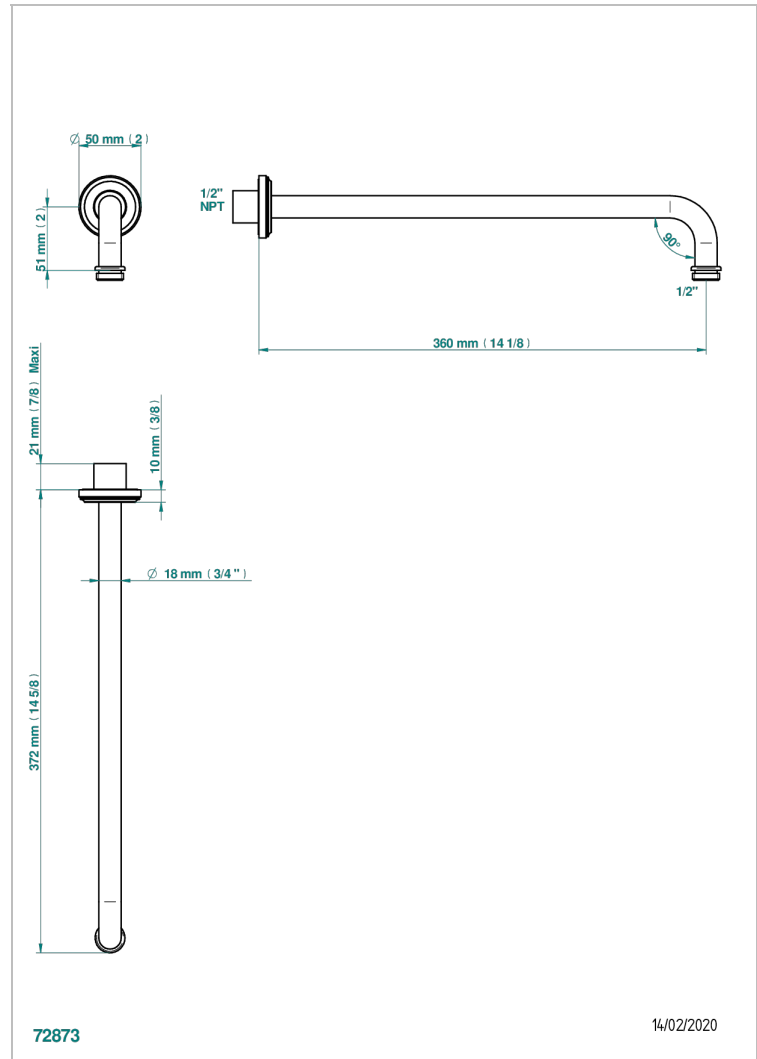

CORVAIR PORTORO

U8H-84BC/US

Horizontal shower arm, 90° 14" long

THG[®]
PARIS

CHARACTERISTIC

- Corvaair Portoro
- Horizontal shower arm, 90° 14" long

AVAILABLE FINITIONS

Black ceram - D30
Blush PVD - H62
Brass color PVD - H49
Brown bronze color PVD - F33
Chrome polished - A02
Gold color PVD - H52

Matt nickel color PVD - H56
Nickel color PVD - H55
Nickel polished - B01
Soft gold - F30
Soft matt gold - F31
Umber PVD - H66