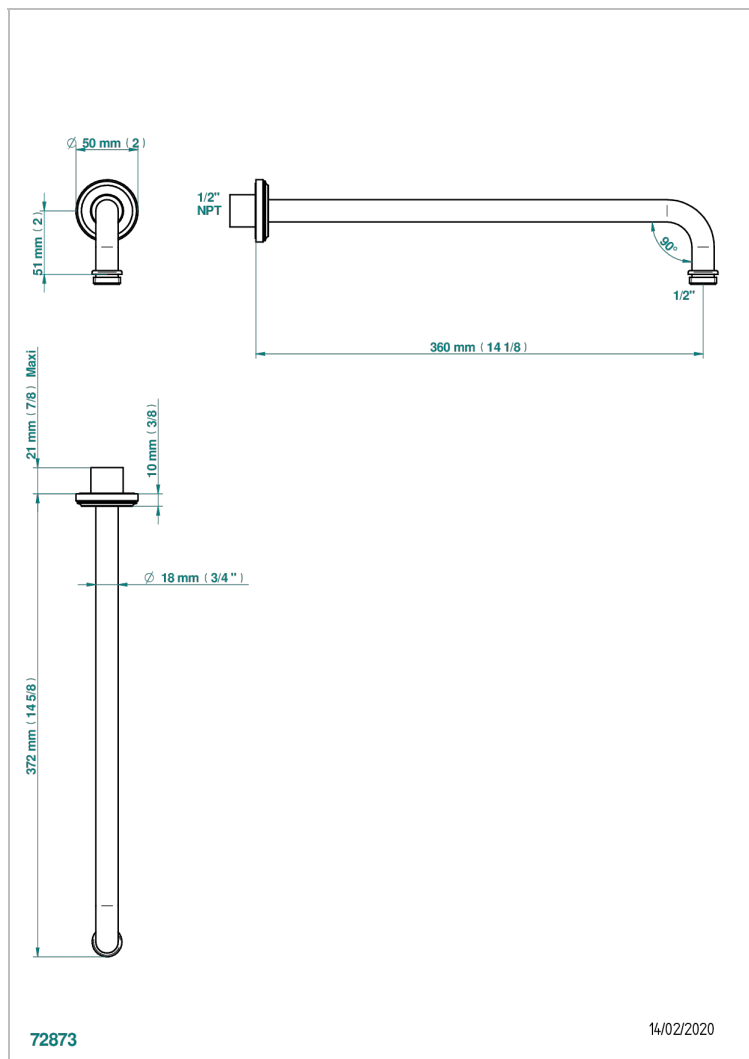

CORVAIR HOWLITE WITH LEVER HANDLES

U8G-84BC/US

Horizontal shower arm, 90° 14" long

THG[®]
PARIS

CHARACTERISTIC

- Corvaire Howlite with lever handles
- Horizontal shower arm, 90° 14" long

AVAILABLE FINITIONS

Black ceram - D30
Blush PVD - H62
Brass color PVD - H49
Brown bronze color PVD - F33
Chrome polished - A02
Gold color PVD - H52

Gold mat - F07
Gold polished - F01
Graphite PVD - H64
Light coated bronze - D01
Matt Umber PVD - H67
Matt blush PVD - H60