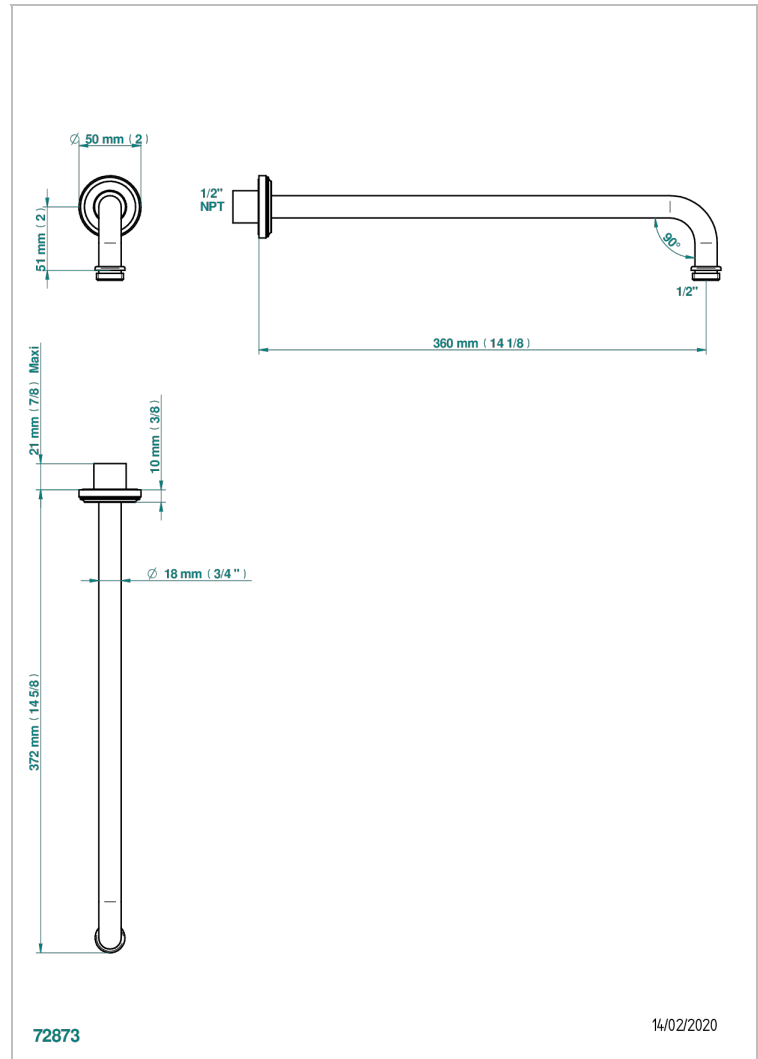

# CORVAIR HOWLITE

U8F-84BC/US

Horizontal shower arm, 90° bend, 13 3/4" long

THG<sup>®</sup>  
PARIS

## CARACTERÍSTICAS

- Corvair Howlite
- Horizontal shower arm, 90° bend, 13 3/4" long