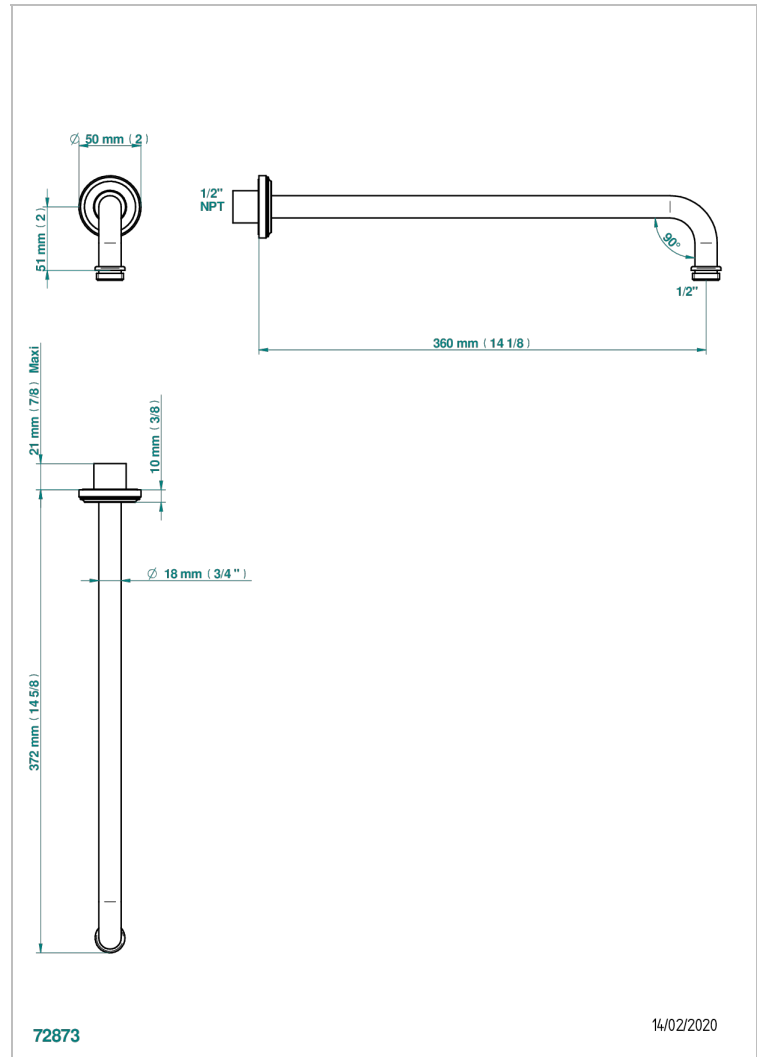

CORVAIR HOWLITE

U8F-84BC/US

Horizontal shower arm, 90° 14" long

THG[®]
PARIS

CHARACTERISTIC

- Corvaire Howlite
- Horizontal shower arm, 90° 14" long

AVAILABLE FINITIONS

Black ceram - D30
Blush PVD - H62
Brass color PVD - H49
Brown bronze color PVD - F33
Chrome polished - A02
Gold color PVD - H52

Matt nickel color PVD - H56
Nickel color PVD - H55
Nickel polished - B01
Soft gold - F30
Soft matt gold - F31
Umber PVD - H66