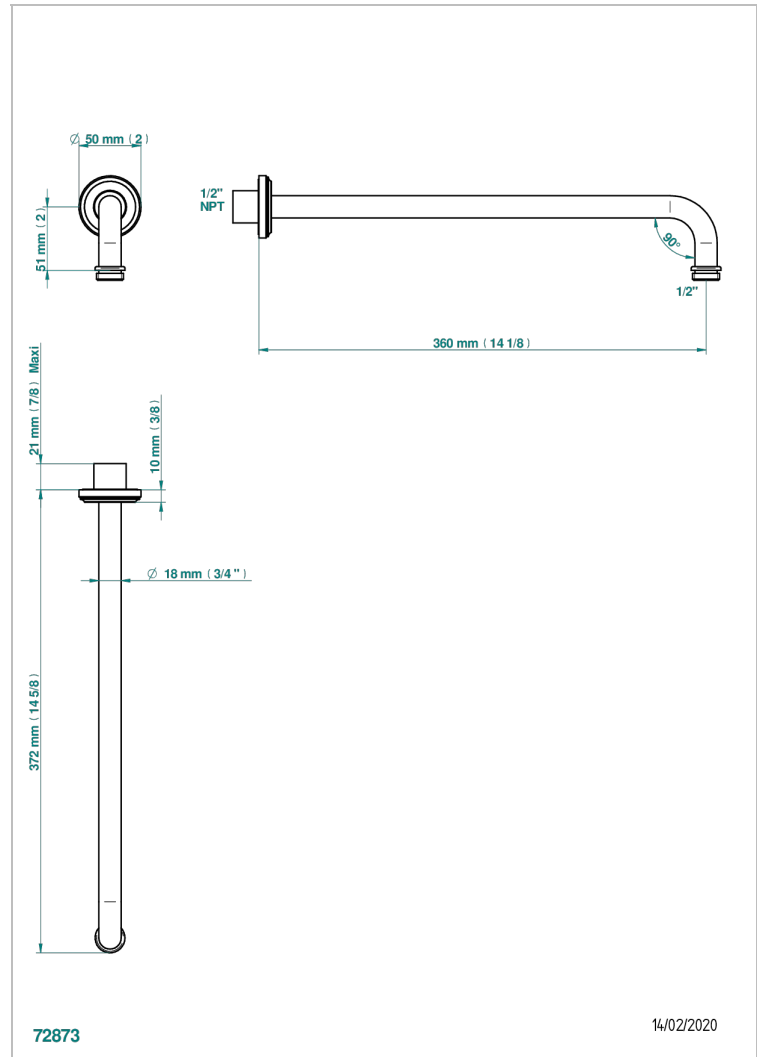

CORVAIR WITH LEVER HANDLES

U8E-84BC/US

Horizontal shower arm, 90° 14" long

THG[®]
PARIS

CHARACTERISTIC

- Corvair with lever handles
- Horizontal shower arm, 90° 14" long

AVAILABLE FINITIONS

Black ceram - D30
Blush PVD - H62
Brass color PVD - H49
Brown bronze color PVD - F33
Chrome polished - A02
Gold color PVD - H52

Matt nickel color PVD - H56
Nickel color PVD - H55
Nickel polished - B01
Polished chrome with gold inlay - GA1
Soft gold - F30
Soft matt gold - F31

Umber PVD - H66