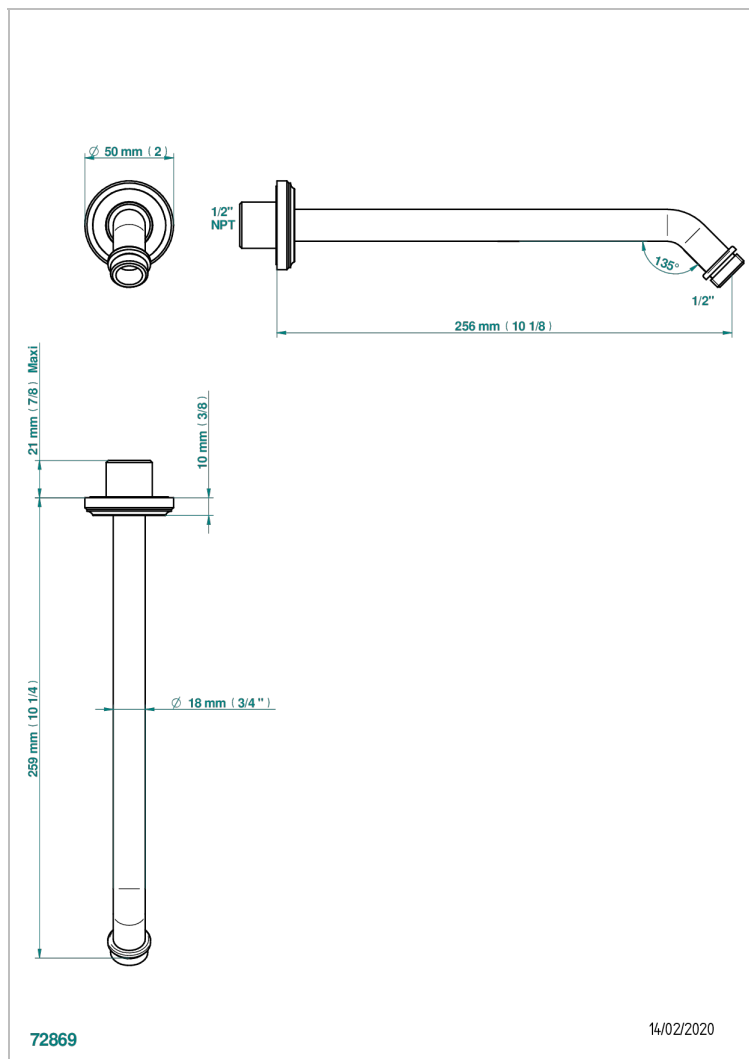

CORVAIR FIOR DI BOSCO WITH LEVER HANDLES

U8L-84/US

Horizontal shower arm, 45°, lg: 10"

CHARACTERISTIC

- Corvair Fior di Bosco with lever handles
- Horizontal shower arm, 45°, lg: 10"

AVAILABLE FINITIONS

Black ceram - D30
Blush PVD - H62
Brass color PVD - H49
Brown bronze color PVD - F33
Chrome polished - A02
Gold color PVD - H52

Matt nickel color PVD - H56
Nickel color PVD - H55
Nickel polished - B01
Soft gold - F30
Soft matt gold - F31
Umber PVD - H66