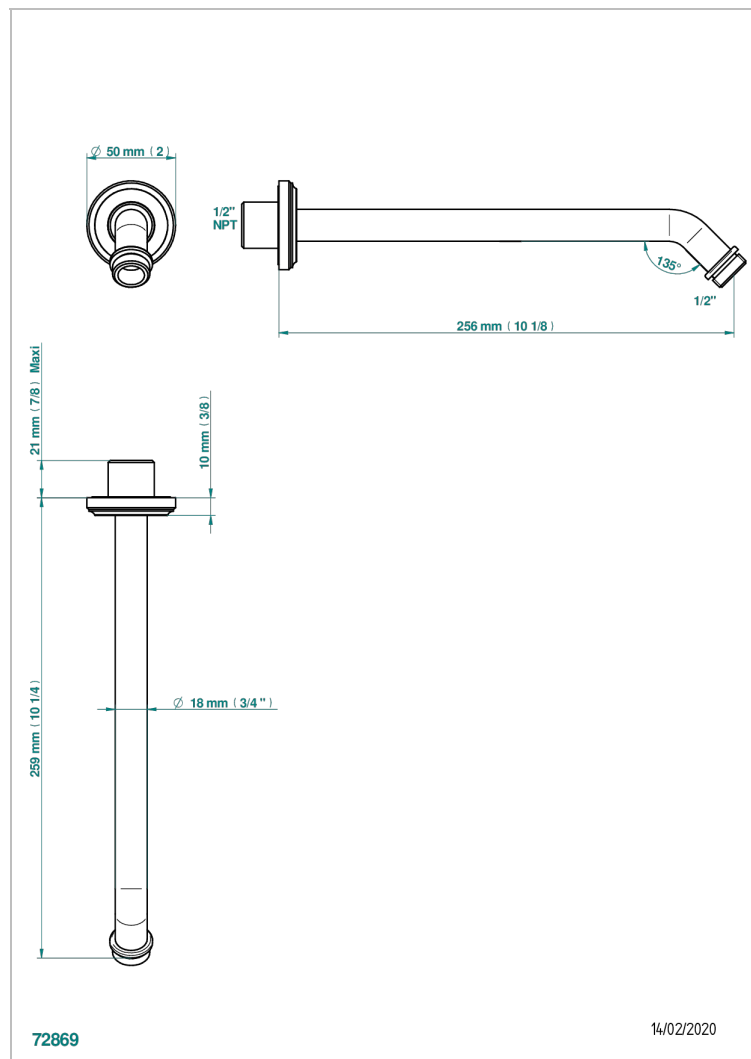

CORVAIR FIOR DI BOSCO

U8K-84/US

Horizontal shower arm, 45°, lg: 10"

THG[®]
PARIS

CHARACTERISTIC

- Corvair Fior di Bosco
- Horizontal shower arm, 45°, lg: 10"

AVAILABLE FINITIONS

Black ceram - D30
Blush PVD - H62
Brass color PVD - H49
Brown bronze color PVD - F33
Chrome polished - A02
Gold color PVD - H52

Matt nickel color PVD - H56
Nickel color PVD - H55
Nickel polished - B01
Soft gold - F30
Soft matt gold - F31
Umber PVD - H66