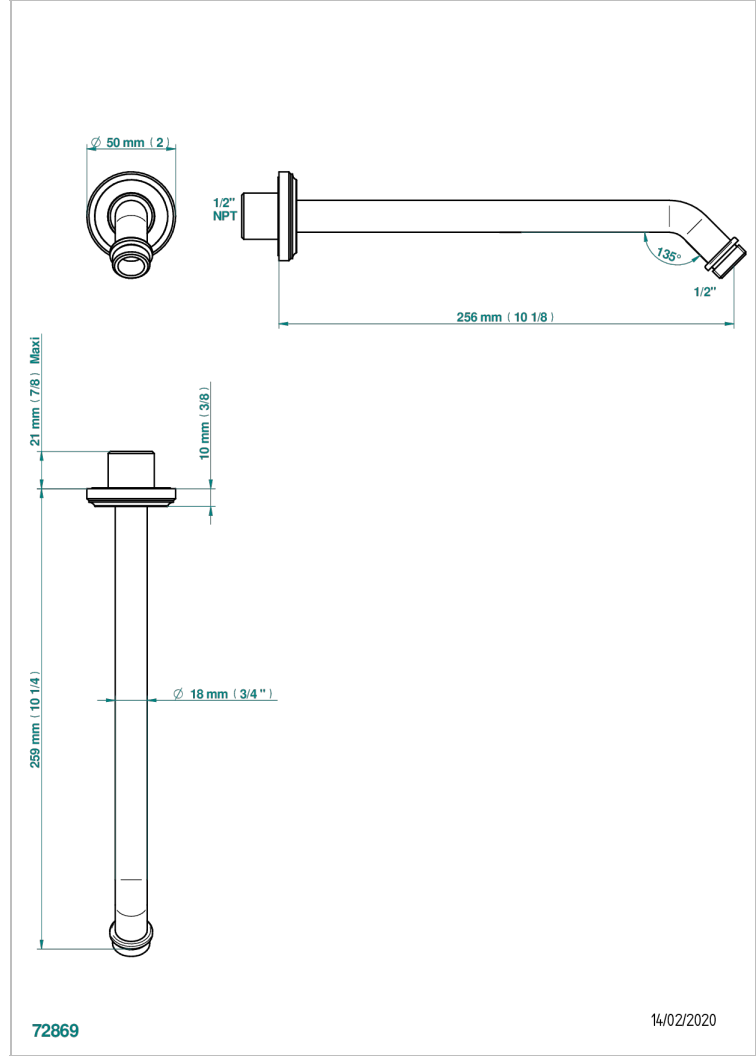

CORVAIR PORTORO WITH LEVER HANDLES

U8J-84/US

Horizontal shower arm, 45°, lg: 10"

THG[®]
PARIS

CHARACTERISTIC

- Corvaair Portoro with lever handles
- Horizontal shower arm, 45°, lg: 10"

AVAILABLE FINITIONS

Black ceram - D30
Blush PVD - H62
Brass color PVD - H49
Brown bronze color PVD - F33
Chrome polished - A02
Gold color PVD - H52

Matt nickel color PVD - H56
Nickel color PVD - H55
Nickel polished - B01
Soft gold - F30
Soft matt gold - F31
Umber PVD - H66