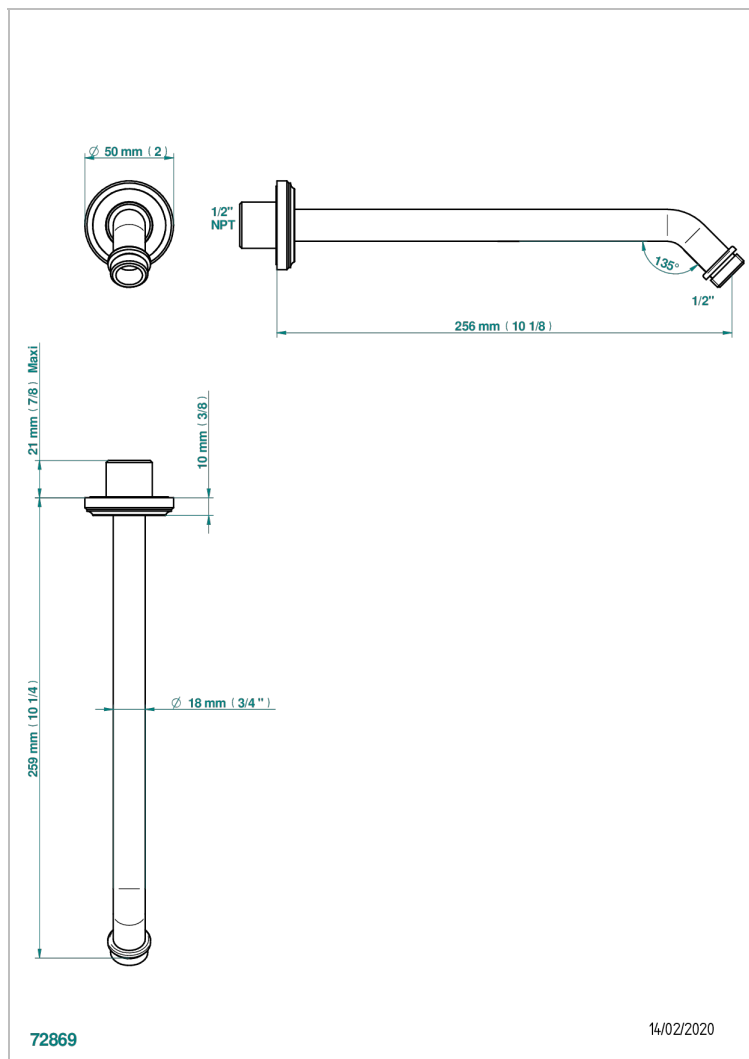

CORVAIR PORTORO

U8H-84/US

Horizontal shower arm, 45°, lg: 10"

THG[®]
PARIS

CHARACTERISTIC

- Corvair Portoro
- Horizontal shower arm, 45°, lg: 10"

AVAILABLE FINITIONS

Black ceram - D30
Blush PVD - H62
Brass color PVD - H49
Brown bronze color PVD - F33
Chrome polished - A02
Gold color PVD - H52

Matt nickel color PVD - H56
Nickel color PVD - H55
Nickel polished - B01
Soft gold - F30
Soft matt gold - F31
Umber PVD - H66