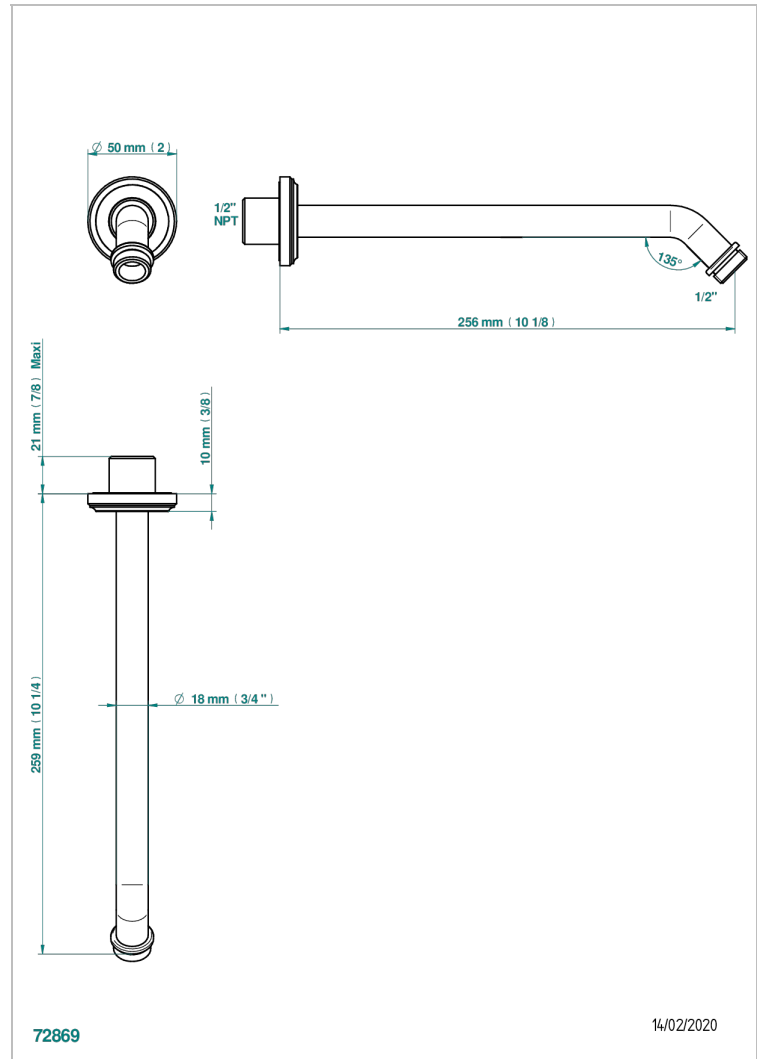

CORVAIR HOWLITE WITH LEVER HANDLES

U8G-84/US

Horizontal shower arm, 45°, lg: 10"

THG
PARIS

CHARACTERISTIC

- Corvair Howlite with lever handles
- Horizontal shower arm, 45°, lg: 10"

AVAILABLE FINITIONS

Black ceram - D30
Blush PVD - H62
Brass color PVD - H49
Brown bronze color PVD - F33
Chrome polished - A02
Gold color PVD - H52