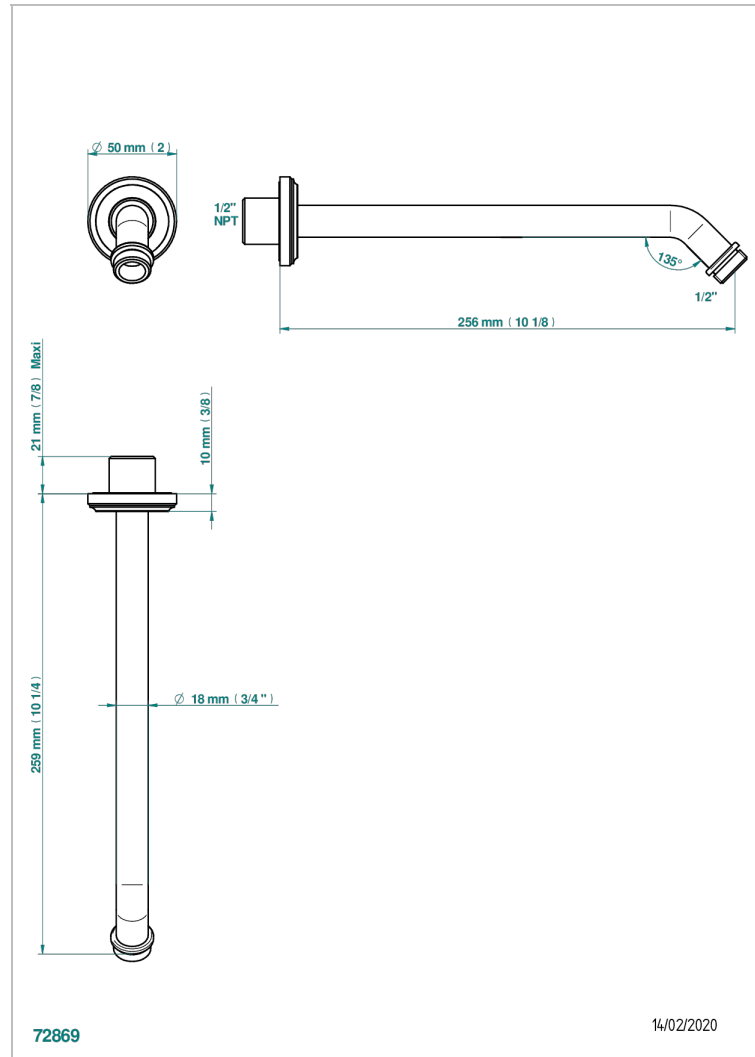

CORVAIR HOWLITE

U8F-84/US

Horizontal shower arm, 45°, lg: 10"

THG[®]
PARIS

CHARACTERISTIC

- Corvair Howlite
- Horizontal shower arm, 45°, lg: 10"

AVAILABLE FINITIONS

Black ceram - D30
Blush PVD - H62
Brass color PVD - H49
Brown bronze color PVD - F33
Chrome polished - A02
Gold color PVD - H52

Matt nickel color PVD - H56
Nickel color PVD - H55
Nickel polished - B01
Soft gold - F30
Soft matt gold - F31
Umber PVD - H66