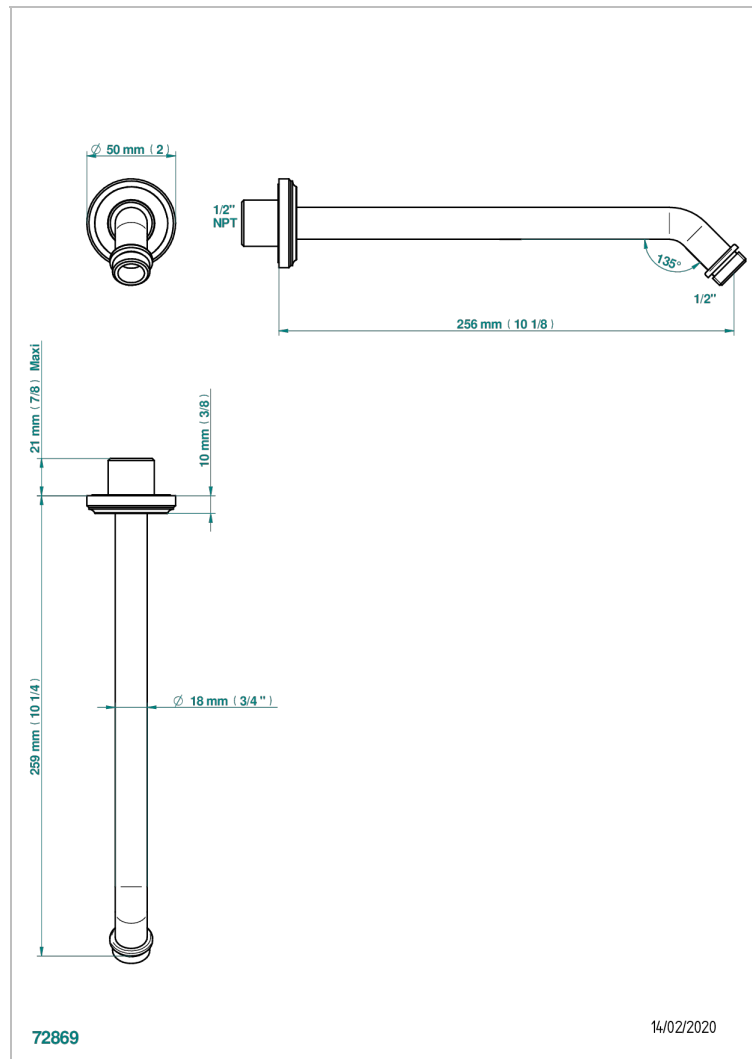

CORVAIR WITH LEVER HANDLES

U8E-84/US

Horizontal shower arm, 45°, lg: 10"

CHARACTERISTIC

- Corvaire with lever handles
- Horizontal shower arm, 45°, lg: 10"

AVAILABLE FINITIONS

Black ceram - D30
Blush PVD - H62
Brass color PVD - H49
Brown bronze color PVD - F33
Chrome polished - A02
Gold color PVD - H52

Matt nickel color PVD - H56
Nickel color PVD - H55
Nickel polished - B01
Polished chrome with gold inlay - GA1
Soft gold - F30
Soft matt gold - F31

Umber PVD - H66