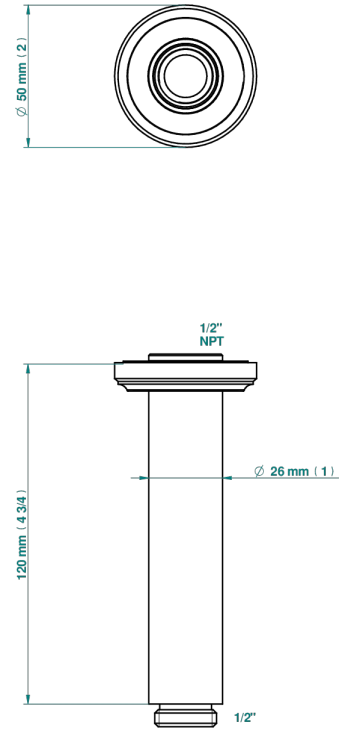

CORVAIR FIOR DI BOSCO WITH LEVER HANDLES

U8L-82V/US

Vertical shower arm ceiling mounted 1/2" connection

THG[®]
PARIS

72862

14/02/2020

CHARACTERISTIC

- Corvair Fior di Bosco with lever handles
- Vertical shower arm ceiling mounted 1/2" connection