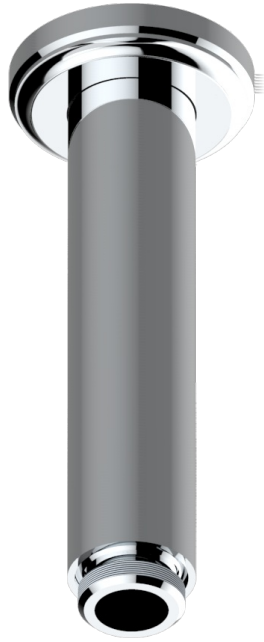

CORVAIR FIOR DI BOSCO WITH LEVER HANDLES

U8L-82V/US

Vertical shower arm ceiling mounted 1/2" connection

THG[®]
PARIS

72862

14/02/2020

CHARACTERISTIC

- Corvair Fior di Bosco with lever handles
- Vertical shower arm ceiling mounted 1/2" connection

AVAILABLE FINITIONS

Black ceram - D30
Blush PVD - H62
Brass color PVD - H49
Brown bronze color PVD - F33
Chrome polished - A02
Gold color PVD - H52

Gold mat - F07
Gold polished - F01
Graphite PVD - H64
Light coated bronze - D01
Matt Umber PVD - H67
Matt blush PVD - H60

Matt brass color PVD - H50
Matt brown bronze color PVD - F34
Matt chrome (American satin) - C02
Matt gold color PVD - H53
Matt graphite PVD - H65
Matt nickel (American satin) - C01

Matt nickel color PVD - H56
Nickel color PVD - H55
Nickel polished - B01
Soft gold - F30
Soft matt gold - F31
Umber PVD - H66