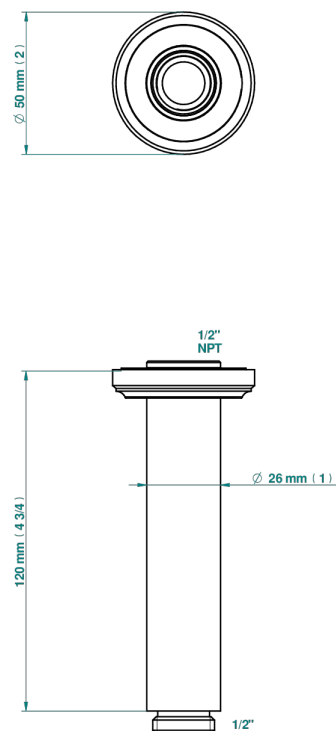

# CORVAIR PORTORO WITH LEVER HANDLES

U8J-82V/US

THG<sup>®</sup>  
PARIS

Vertical shower arm ceiling mounted 1/2" connection

72862

14/02/2020

## CHARACTERISTIC

- Corvaair Portoro with lever handles
- Vertical shower arm ceiling mounted 1/2" connection