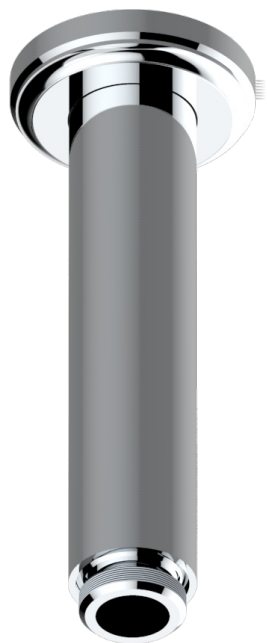

# CORVAIR PORTORO WITH LEVER HANDLES

U8J-82V/US

THG<sup>®</sup>  
PARIS

Vertical shower arm ceiling mounted 1/2" connection

72862

14/02/2020

## CHARACTERISTIC

- Corvaair Portoro with lever handles
- Vertical shower arm ceiling mounted 1/2" connection

## AVAILABLE FINITIONS

Black ceram - D30  
Blush PVD - H62  
Brass color PVD - H49  
Brown bronze color PVD - F33  
Chrome polished - A02  
Gold color PVD - H52

Gold mat - F07  
Gold polished - F01  
Graphite PVD - H64  
Light coated bronze - D01  
Matt Umber PVD - H67  
Matt blush PVD - H60

Matt brass color PVD - H50  
Matt brown bronze color PVD - F34  
Matt chrome (American satin) - C02  
Matt gold color PVD - H53  
Matt graphite PVD - H65  
Matt nickel (American satin) - C01

Matt nickel color PVD - H56  
Nickel color PVD - H55  
Nickel polished - B01  
Soft gold - F30  
Soft matt gold - F31  
Umber PVD - H66