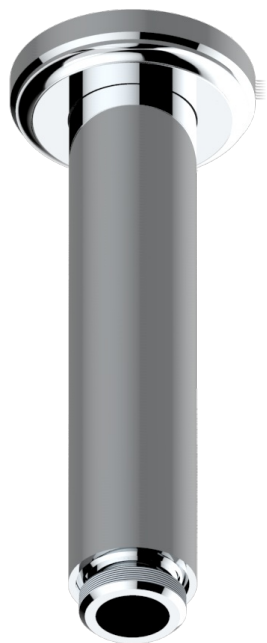

# CORVAIR PORTORO

U8H-82V/US

Vertical shower arm ceiling mounted 1/2" connection

THG<sup>®</sup>  
PARIS

72862

14/02/2020

## CHARACTERISTIC

- Corvaair Portoro
- Vertical shower arm ceiling mounted 1/2" connection

## AVAILABLE FINITIONS

Black ceram - D30  
Blush PVD - H62  
Brass color PVD - H49  
Brown bronze color PVD - F33  
Chrome polished - A02  
Gold color PVD - H52

Gold mat - F07  
Gold polished - F01  
Graphite PVD - H64  
Light coated bronze - D01  
Matt Umber PVD - H67  
Matt blush PVD - H60

Matt brass color PVD - H50  
Matt brown bronze color PVD - F34  
Matt chrome (American satin) - C02  
Matt gold color PVD - H53  
Matt graphite PVD - H65  
Matt nickel (American satin) - C01

Matt nickel color PVD - H56  
Nickel color PVD - H55  
Nickel polished - B01  
Soft gold - F30  
Soft matt gold - F31  
Umber PVD - H66