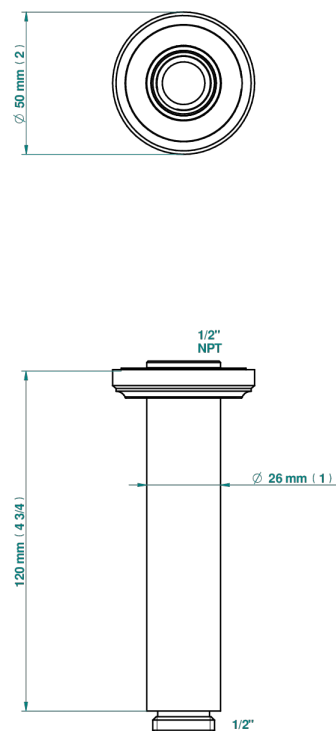

# CORVAIR PORTORO

U8H-82V/US

Vertical shower arm ceiling mounted 1/2" connection

THG<sup>®</sup>  
PARIS

72862

14/02/2020

## CHARACTERISTIC

- Corvaair Portoro
- Vertical shower arm ceiling mounted 1/2" connection