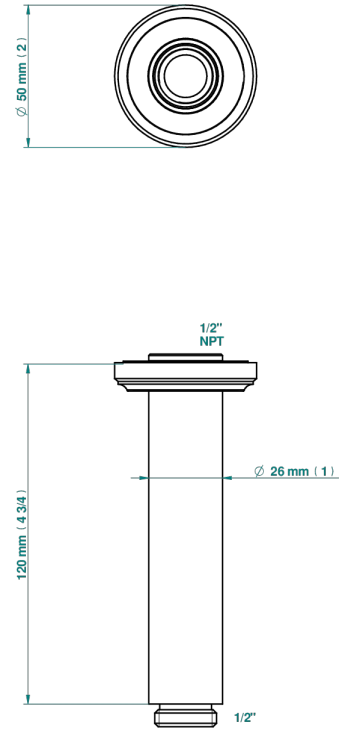

# CORVAIR HOWLITE WITH LEVER HANDLES

U8G-82V/US

Vertical shower arm ceiling mounted 1/2" connection

THG<sup>®</sup>  
PARIS

72862

14/02/2020

## CHARACTERISTIC

- Corvaire Howlite with lever handles
- Vertical shower arm ceiling mounted 1/2" connection