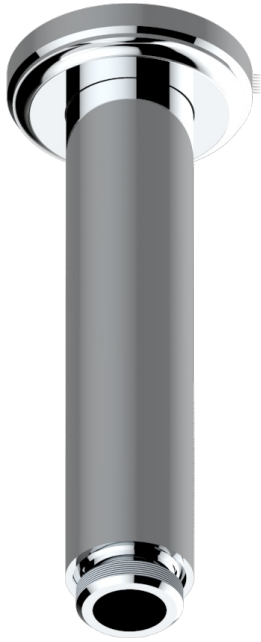

# CORVAIR HOWLITE WITH LEVER HANDLES

U8G-82V/US

Vertical shower arm ceiling mounted 1/2" connection

THG<sup>®</sup>  
PARIS

72862

14/02/2020

## CHARACTERISTIC

- Corvaire Howlite with lever handles
- Vertical shower arm ceiling mounted 1/2" connection

## AVAILABLE FINITIONS

Black ceram - D30  
Blush PVD - H62  
Brass color PVD - H49  
Brown bronze color PVD - F33  
Chrome polished - A02  
Gold color PVD - H52

Gold mat - F07  
Gold polished - F01  
Graphite PVD - H64  
Light coated bronze - D01  
Matt Umber PVD - H67  
Matt blush PVD - H60

Matt brass color PVD - H50  
Matt brown bronze color PVD - F34  
Matt chrome (American satin) - C02  
Matt gold color PVD - H53  
Matt graphite PVD - H65  
Matt nickel (American satin) - C01

Matt nickel color PVD - H56  
Nickel color PVD - H55  
Nickel polished - B01  
Soft gold - F30  
Soft matt gold - F31  
Umber PVD - H66