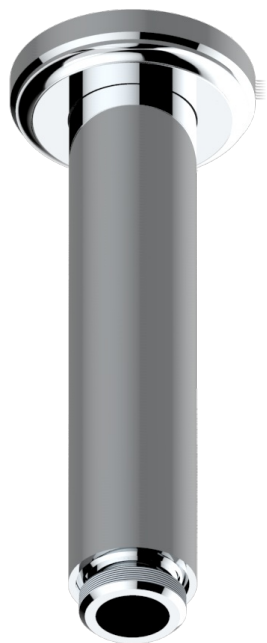

CORVAIR HOWLITE

U8F-82V/US

Vertical shower arm ceiling mounted 1/2" connection

THG[®]
PARIS

72862

14/02/2020

CHARACTERISTIC

- Corvaire Howlite
- Vertical shower arm ceiling mounted 1/2" connection

AVAILABLE FINITIONS

Black ceram - D30
Blush PVD - H62
Brass color PVD - H49
Brown bronze color PVD - F33
Chrome polished - A02
Gold color PVD - H52

Gold mat - F07
Gold polished - F01
Graphite PVD - H64
Light coated bronze - D01
Matt Umber PVD - H67
Matt blush PVD - H60

Matt brass color PVD - H50
Matt brown bronze color PVD - F34
Matt chrome (American satin) - C02
Matt gold color PVD - H53
Matt graphite PVD - H65
Matt nickel (American satin) - C01

Matt nickel color PVD - H56
Nickel color PVD - H55
Nickel polished - B01
Soft gold - F30
Soft matt gold - F31
Umber PVD - H66