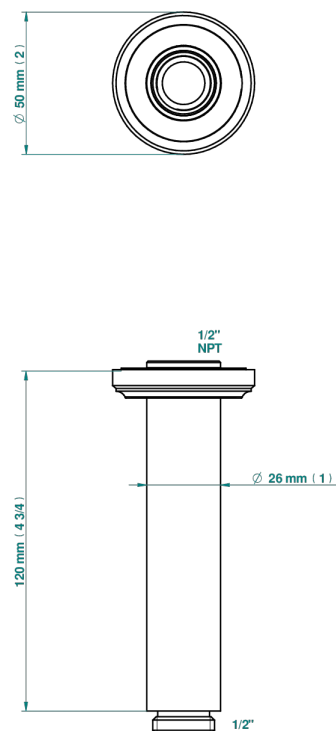

CORVAIR HOWLITE

U8F-82V/US

Vertical shower arm ceiling mounted 1/2" connection

THG[®]
PARIS

72862

14/02/2020

CHARACTERISTIC

- Corvaire Howlite
- Vertical shower arm ceiling mounted 1/2" connection