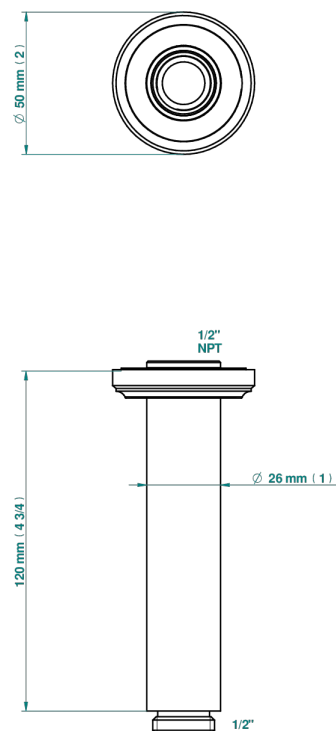

CORVAIR WITH LEVER HANDLES

U8E-82V/US

THG[®]
PARIS

Vertical shower arm ceiling mounted 1/2" connection

72862

14/02/2020

CHARACTERISTIC

- Corvair with lever handles
- Vertical shower arm ceiling mounted 1/2" connection