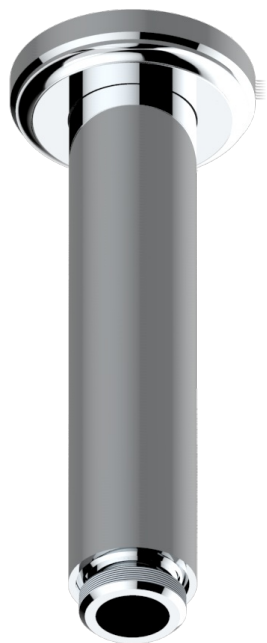

CORVAIR WITH LEVER HANDLES

U8E-82V/US

THG[®]
PARIS

Vertical shower arm ceiling mounted 1/2" connection

72862

14/02/2020

CHARACTERISTIC

- Corvair with lever handles
- Vertical shower arm ceiling mounted 1/2" connection

AVAILABLE FINITIONS

Black ceram - D30
Blush PVD - H62
Brass color PVD - H49
Brown bronze color PVD - F33
Chrome polished - A02
Gold color PVD - H52

Gold mat - F07
Gold polished - F01
Graphite PVD - H64
Light coated bronze - D01
Matt Umber PVD - H67
Matt blush PVD - H60

Matt brass color PVD - H50
Matt brown bronze color PVD - F34
Matt chrome (American satin) - C02
Matt gold color PVD - H53
Matt graphite PVD - H65
Matt nickel (American satin) - C01

Matt nickel color PVD - H56
Nickel color PVD - H55
Nickel polished - B01
Polished chrome with gold inlay - GA1
Soft gold - F30
Soft matt gold - F31

Umber PVD - H66