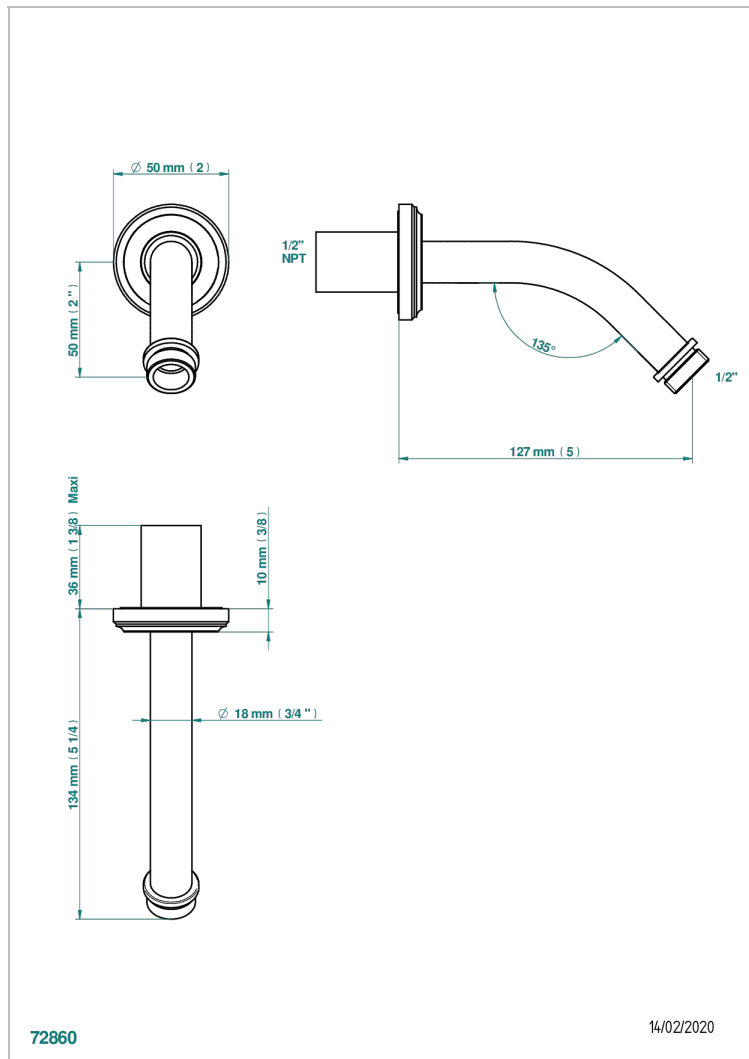

CORVAIR FIOR DI BOSCO WITH LEVER HANDLES

U8L-82/US

Horizontal shower arm, 45°, lg: 4" 3/4

72860

14/02/2020

CHARACTERISTIC

- Corvair Fior di Bosco with lever handles
- Horizontal shower arm, 45°, lg: 4" 3/4

AVAILABLE FINITIONS