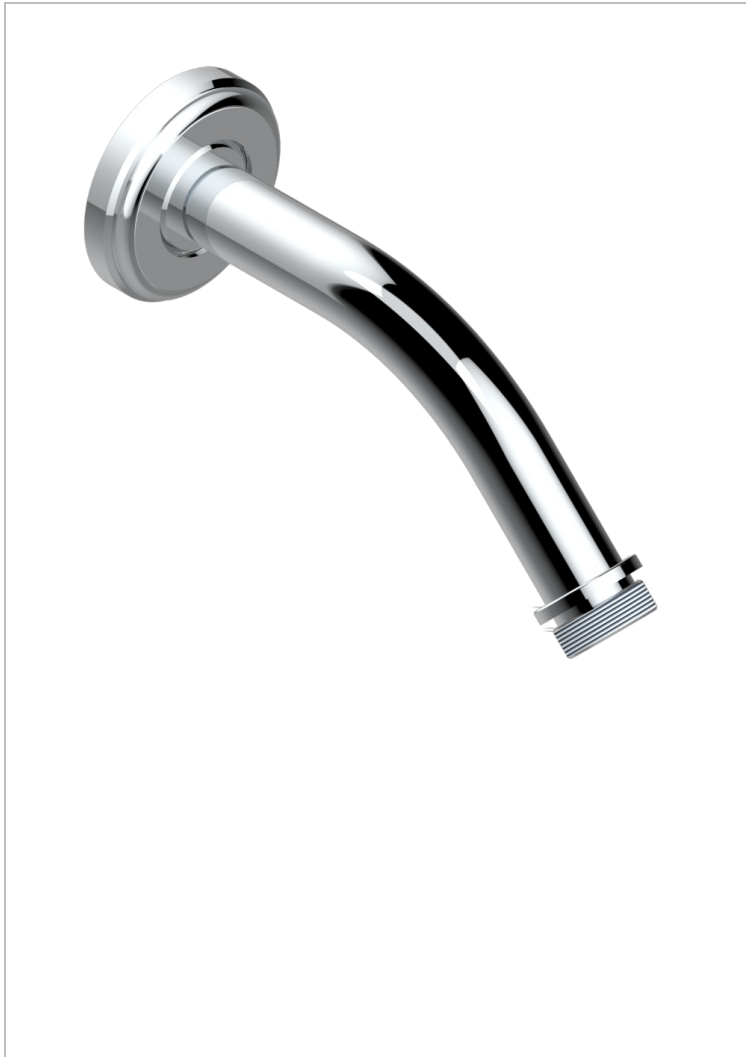

CORVAIR FIOR DI BOSCO

U8K-82/US

Horizontal shower arm, 45°, lg: 4" 3/4

THG[®]
PARIS

CHARACTERISTIC

- Corvair Fior di Bosco
- Horizontal shower arm, 45°, lg: 4" 3/4

AVAILABLE FINITIONS

Black ceram - D30
Blush PVD - H62
Brass color PVD - H49
Brown bronze color PVD - F33
Chrome polished - A02
Gold color PVD - H52

Gold mat - F07
Gold polished - F01
Graphite PVD - H64
Light coated bronze - D01
Matt Umber PVD - H67
Matt blush PVD - H60

Matt brass color PVD - H50
Matt brown bronze color PVD - F34
Matt chrome (American satin) - C02
Matt gold color PVD - H53
Matt graphite PVD - H65
Matt nickel (American satin) - C01

Matt nickel color PVD - H56
Nickel color PVD - H55
Nickel polished - B01
Soft gold - F30
Soft matt gold - F31
Umber PVD - H66