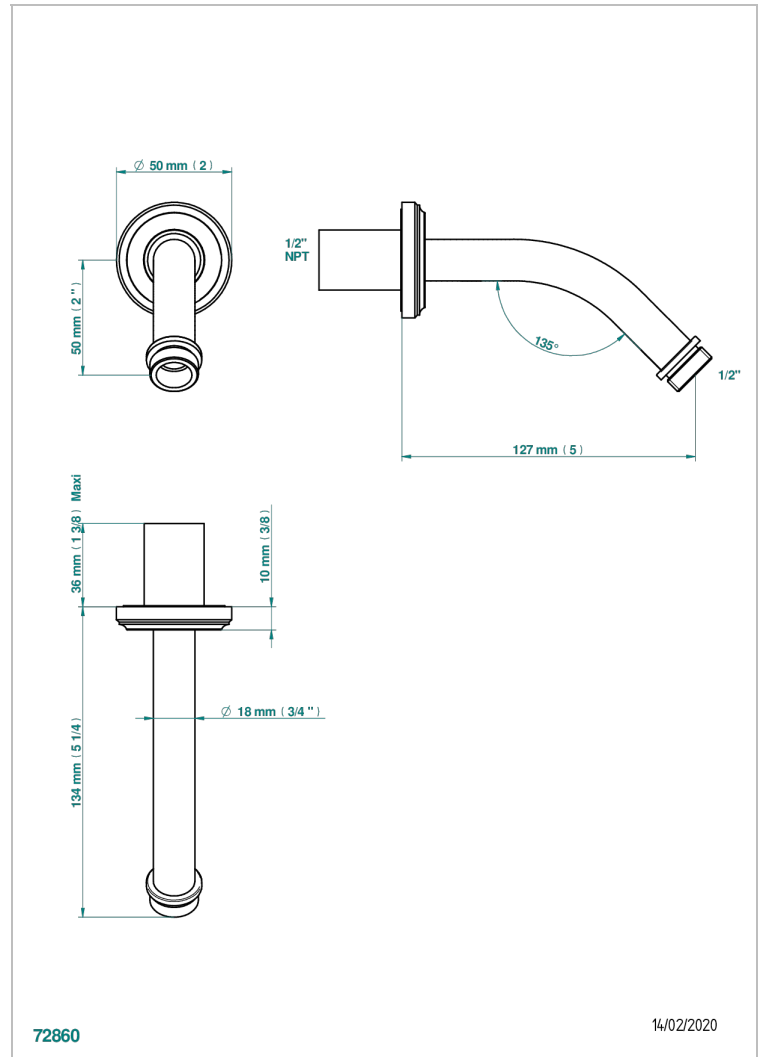

CORVAIR FIOR DI BOSCO

U8K-82/US

Horizontal shower arm, 45°, lg: 4" 3/4

THG[®]
PARIS

CHARACTERISTIC

- Corvair Fior di Bosco
- Horizontal shower arm, 45°, lg: 4" 3/4

AVAILABLE FINITIONS

Black ceram - D30
Blush PVD - H62
Brass color PVD - H49
Brown bronze color PVD - F33
Chrome polished - A02
Gold color PVD - H52

Matt nickel color PVD - H56
Nickel color PVD - H55
Nickel polished - B01
Soft gold - F30
Soft matt gold - F31
Umber PVD - H66