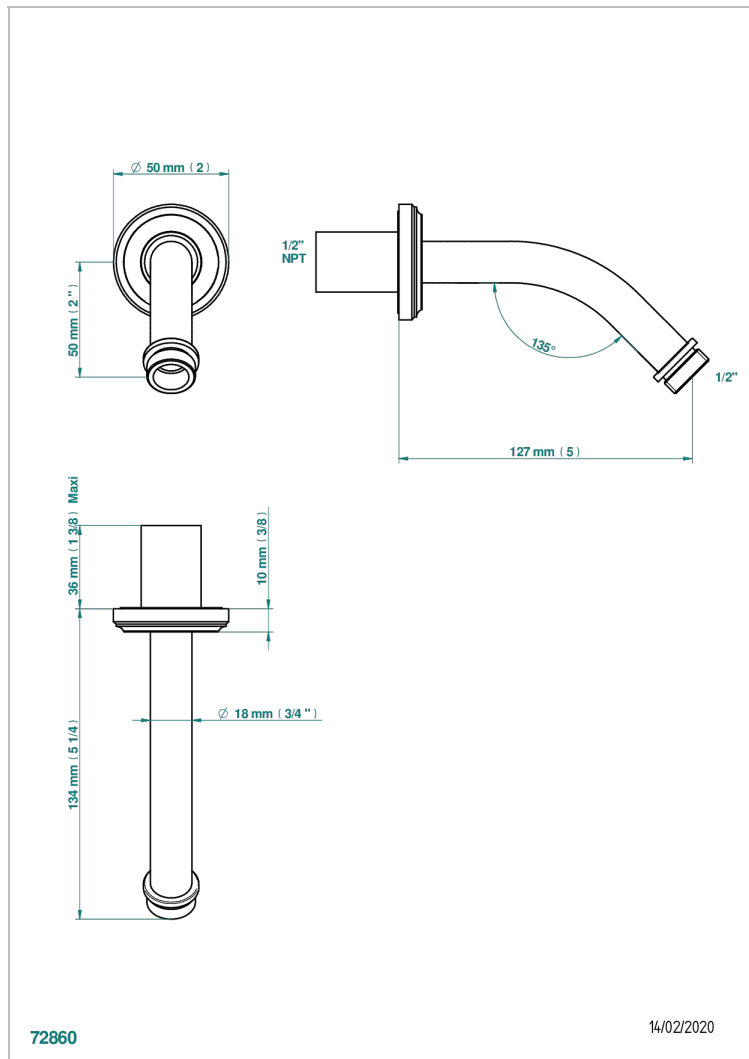

CORVAIR PORTORO WITH LEVER HANDLES

U8J-82/US

Horizontal shower arm, 45°, lg: 4" 3/4

CHARACTERISTIC

- Corvair Portoro with lever handles
- Horizontal shower arm, 45°, lg: 4" 3/4

AVAILABLE FINITIONS

Black ceram - D30
Blush PVD - H62
Brass color PVD - H49
Brown bronze color PVD - F33
Chrome polished - A02
Gold color PVD - H52

Matt nickel color PVD - H56
Nickel color PVD - H55
Nickel polished - B01
Soft gold - F30
Soft matt gold - F31
Umber PVD - H66