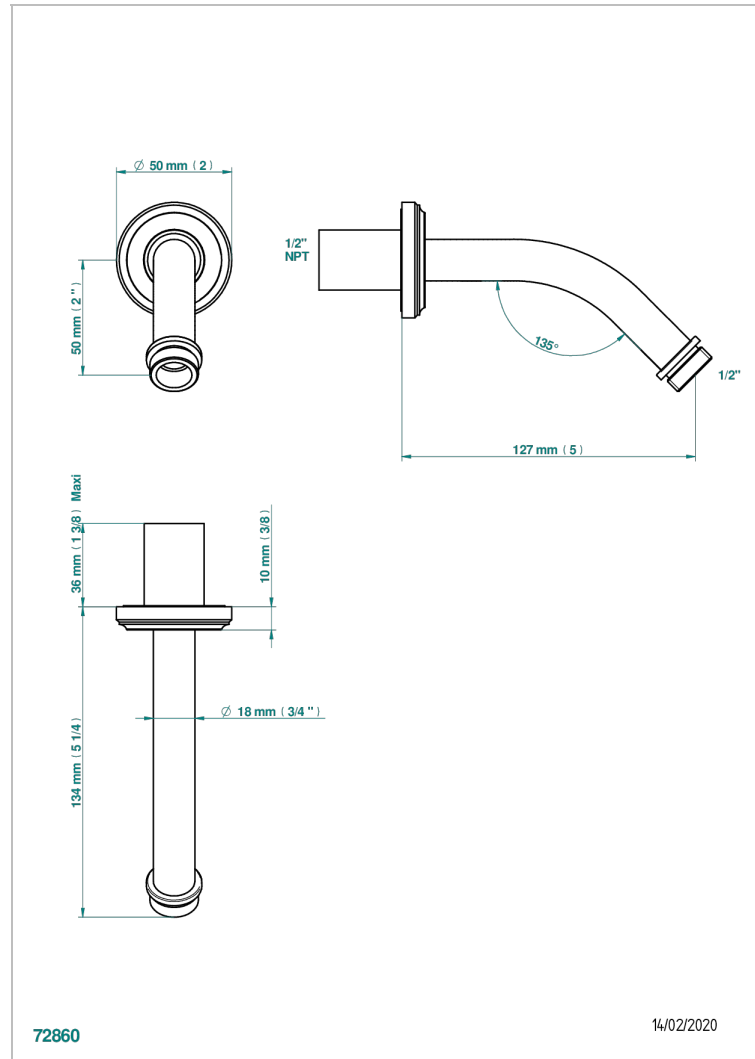

CORVAIR PORTORO

U8H-82/US

Horizontal shower arm, 45°, lg: 4" 3/4

THG[®]
PARIS

CHARACTERISTIC

- Corvair Portoro
- Horizontal shower arm, 45°, lg: 4" 3/4

AVAILABLE FINITIONS

Black ceram - D30
Blush PVD - H62
Brass color PVD - H49
Brown bronze color PVD - F33
Chrome polished - A02
Gold color PVD - H52

Matt nickel color PVD - H56
Nickel color PVD - H55
Nickel polished - B01
Soft gold - F30
Soft matt gold - F31
Umber PVD - H66