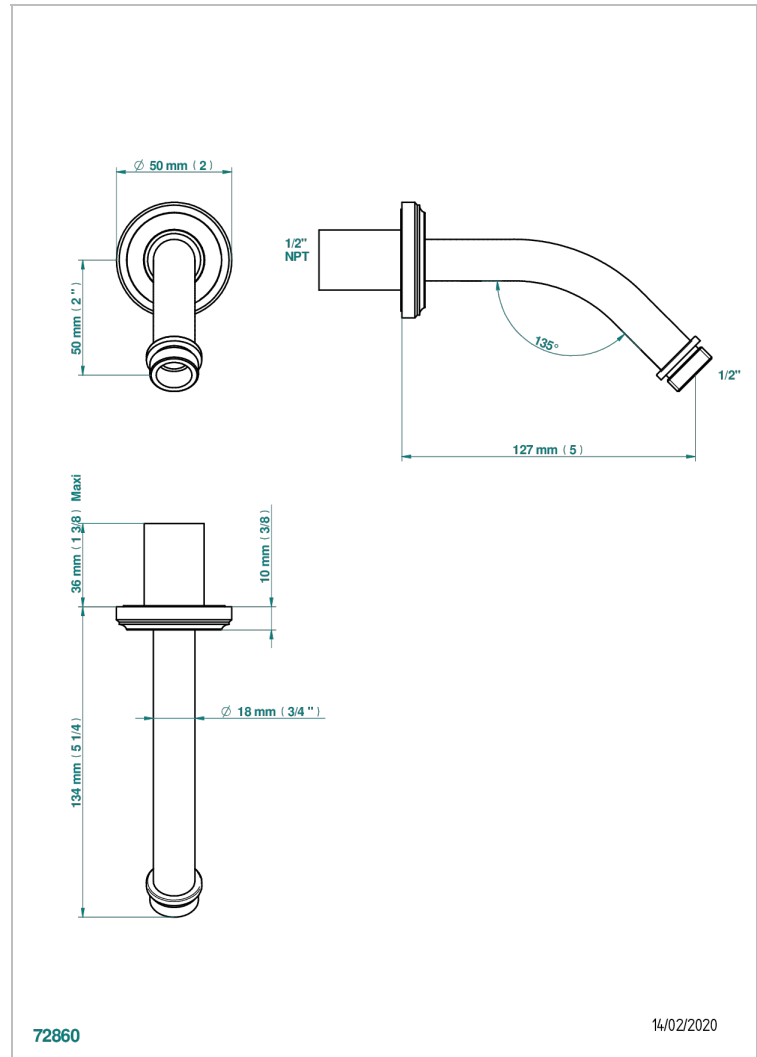

CORVAIR HOWLITE

U8F-82/US

Horizontal shower arm, 45°, lg: 4" 3/4

THG[®]
PARIS

CHARACTERISTIC

- Corvair Howlite
- Horizontal shower arm, 45°, lg: 4" 3/4

AVAILABLE FINITIONS

Black ceram - D30
Blush PVD - H62
Brass color PVD - H49
Brown bronze color PVD - F33
Chrome polished - A02
Gold color PVD - H52

Matt nickel color PVD - H56
Nickel color PVD - H55
Nickel polished - B01
Soft gold - F30
Soft matt gold - F31
Umber PVD - H66