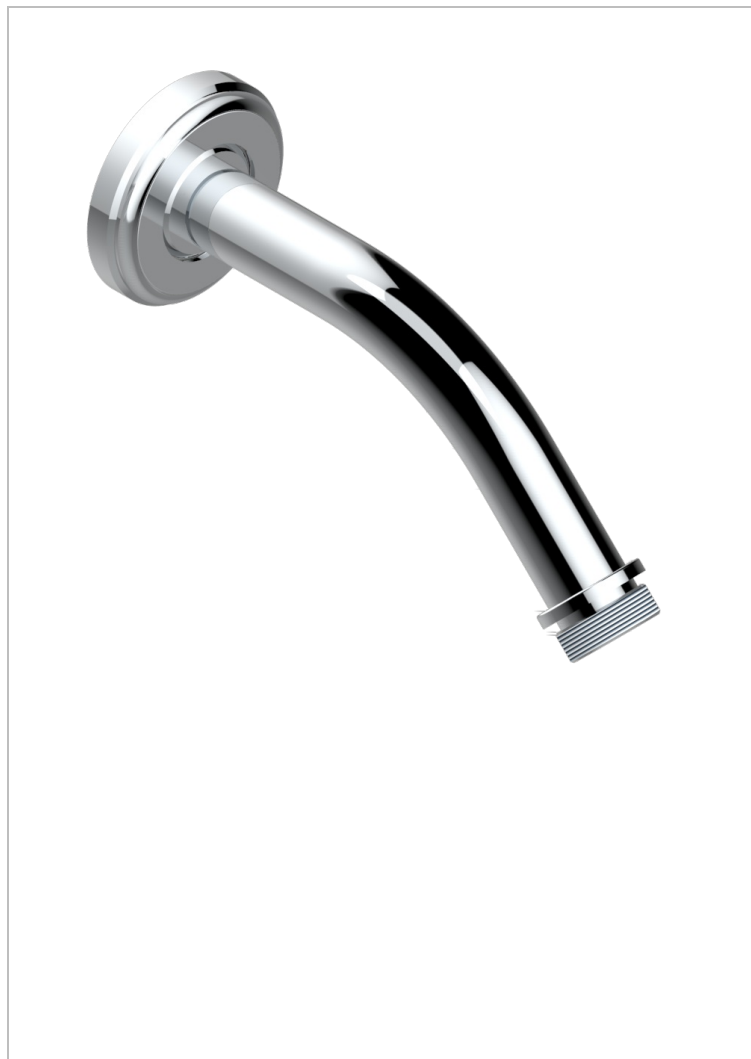

# CORVAIR WITH LEVER HANDLES

U8E-82/US

Horizontal shower arm, 45°, lg: 4" 3/4

THG<sup>®</sup>  
PARIS

## CHARACTERISTIC

- Corvoir with lever handles
- Horizontal shower arm, 45°, lg: 4" 3/4

## AVAILABLE FINITIONS

Black ceram - D30  
Blush PVD - H62  
Brass color PVD - H49  
Brown bronze color PVD - F33  
Chrome polished - A02  
Gold color PVD - H52

Gold mat - F07  
Gold polished - F01  
Graphite PVD - H64  
Light coated bronze - D01  
Matt Umber PVD - H67  
Matt blush PVD - H60