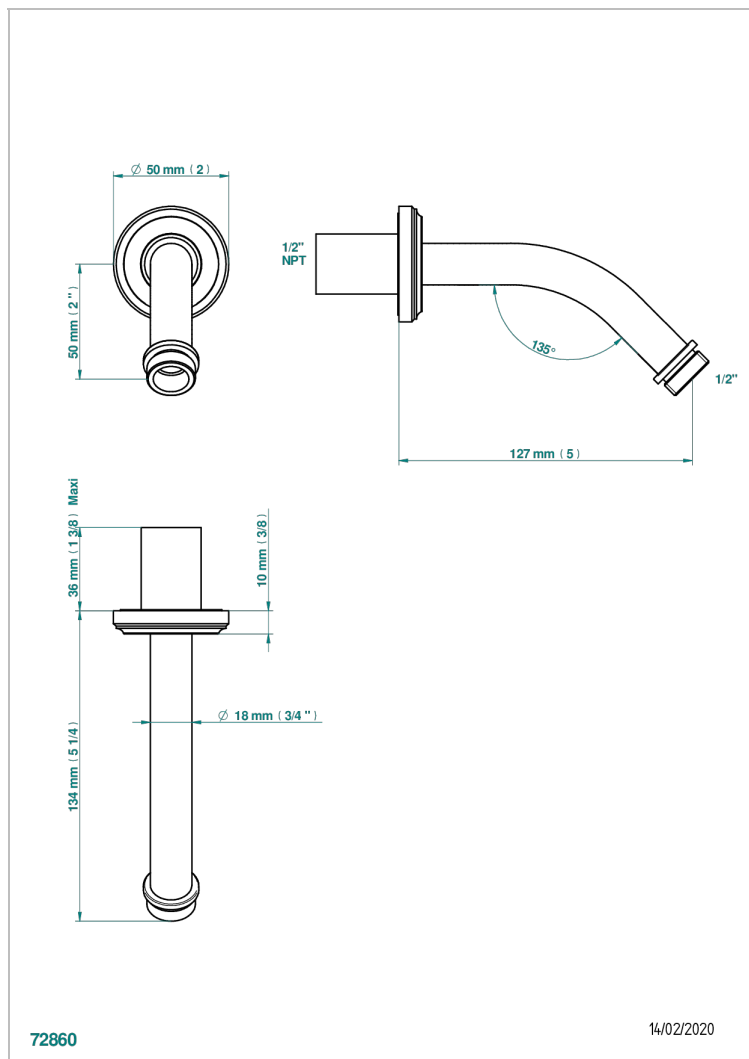

# CORVAIR WITH LEVER HANDLES

U8E-82/US

Horizontal shower arm, 45°, lg: 4" 3/4

THG<sup>®</sup>  
PARIS

## CHARACTERISTIC

- Corvoir with lever handles
- Horizontal shower arm, 45°, lg: 4" 3/4