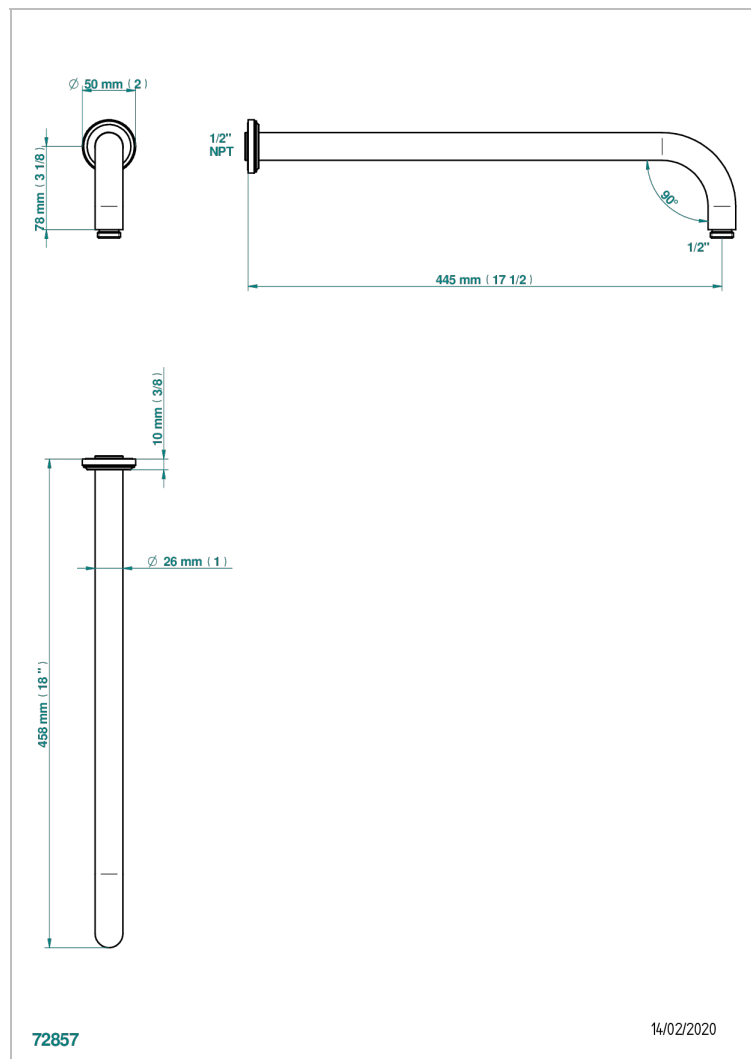

CORVAIR FIOR DI BOSCO WITH LEVER HANDLES

U8L-84L/US

Horizontal shower arm, 90°, lg: 17"

CHARACTERISTIC

- Corvoir Fior di Bosco with lever handles
- Horizontal shower arm, 90°, lg: 17"

AVAILABLE FINITIONS

Black ceram - D30
Blush PVD - H62
Brass color PVD - H49
Brown bronze color PVD - F33
Chrome polished - A02
Gold color PVD - H52

Gold mat - F07
Gold polished - F01
Graphite PVD - H64
Light coated bronze - D01
Matt Umber PVD - H67
Matt blush PVD - H60

Matt brass color PVD - H50
Matt brown bronze color PVD - F34
Matt chrome (American satin) - C02
Matt gold color PVD - H53
Matt graphite PVD - H65
Matt nickel (American satin) - C01

Matt nickel color PVD - H56
Nickel color PVD - H55
Nickel polished - B01
Soft gold - F30
Soft matt gold - F31
Umber PVD - H66