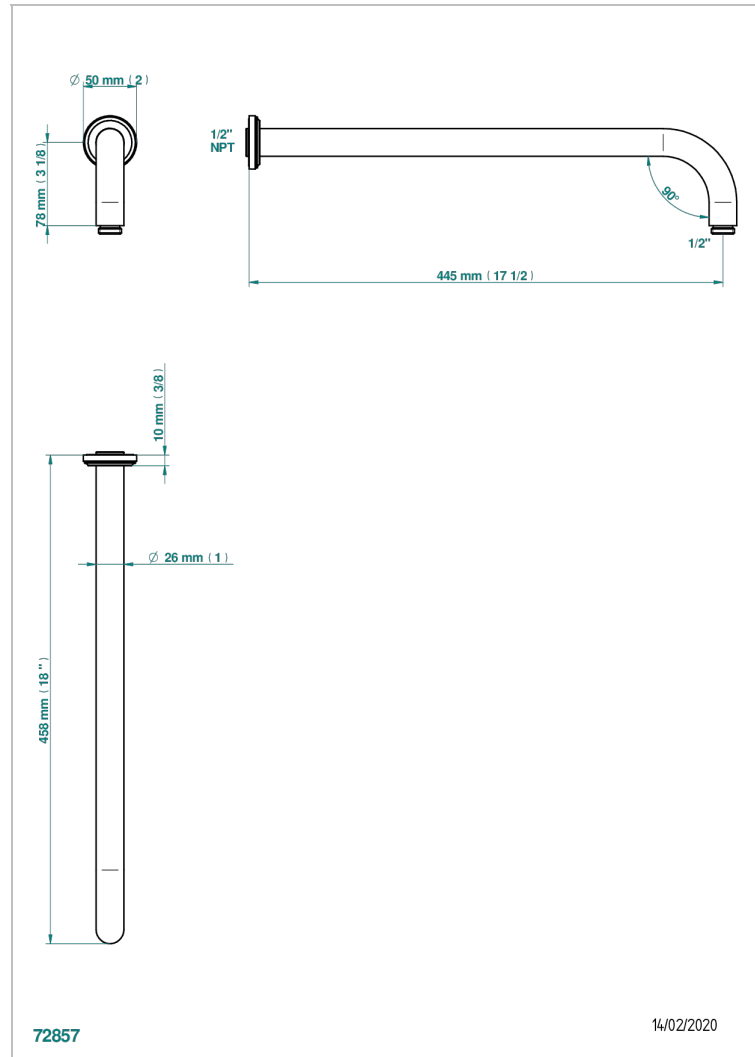

# CORVAIR PORTORO WITH LEVER HANDLES

U8J-84L/US

Horizontal shower arm, 90°, lg: 17"

THG<sup>®</sup>  
PARIS

72857

14/02/2020

## CHARACTERISTIC

- Corvoir Portoro with lever handles
- Horizontal shower arm, 90°, lg: 17"